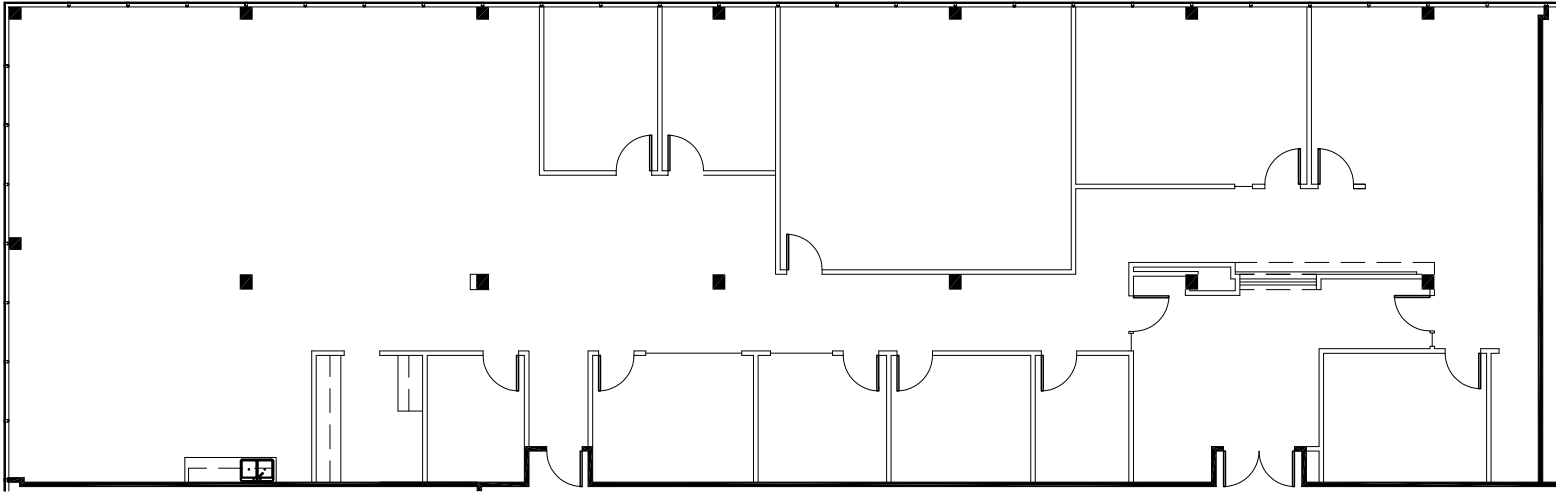

KEY PLAN

True North

\*\*\*This suite has not been field surveyed by NELSON.

Alex Port: 404.504.5941  
Chris Port: 404.504.5964