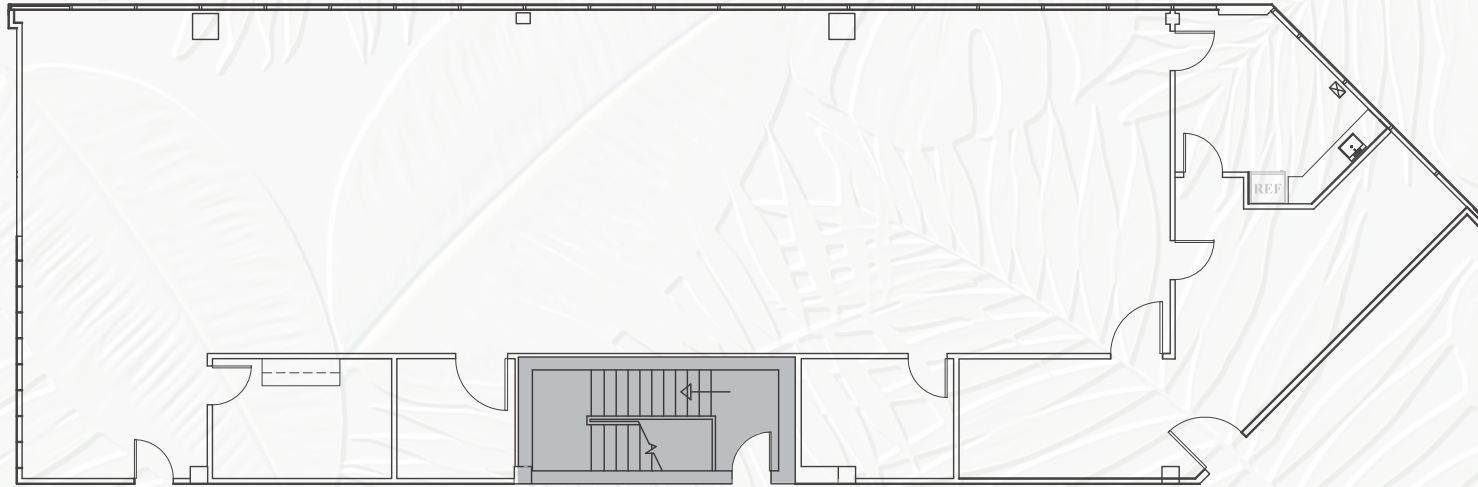

BUSCHWOOD PARK III

3350 BUSCHWOOD PARK DR
TAMPA, FL 33618

BE IN THE CENTER
OF IT ALL

Suite 170
4,119 RSF

FOR LEASING INQUIRIES:

ROXANNE KEMPH
Senior Vice President
+1 813 787 1068
roxanne.kemph@cbre.com

CBRE
111 W Oak Ave, Suite 100
Tampa, FL 33602