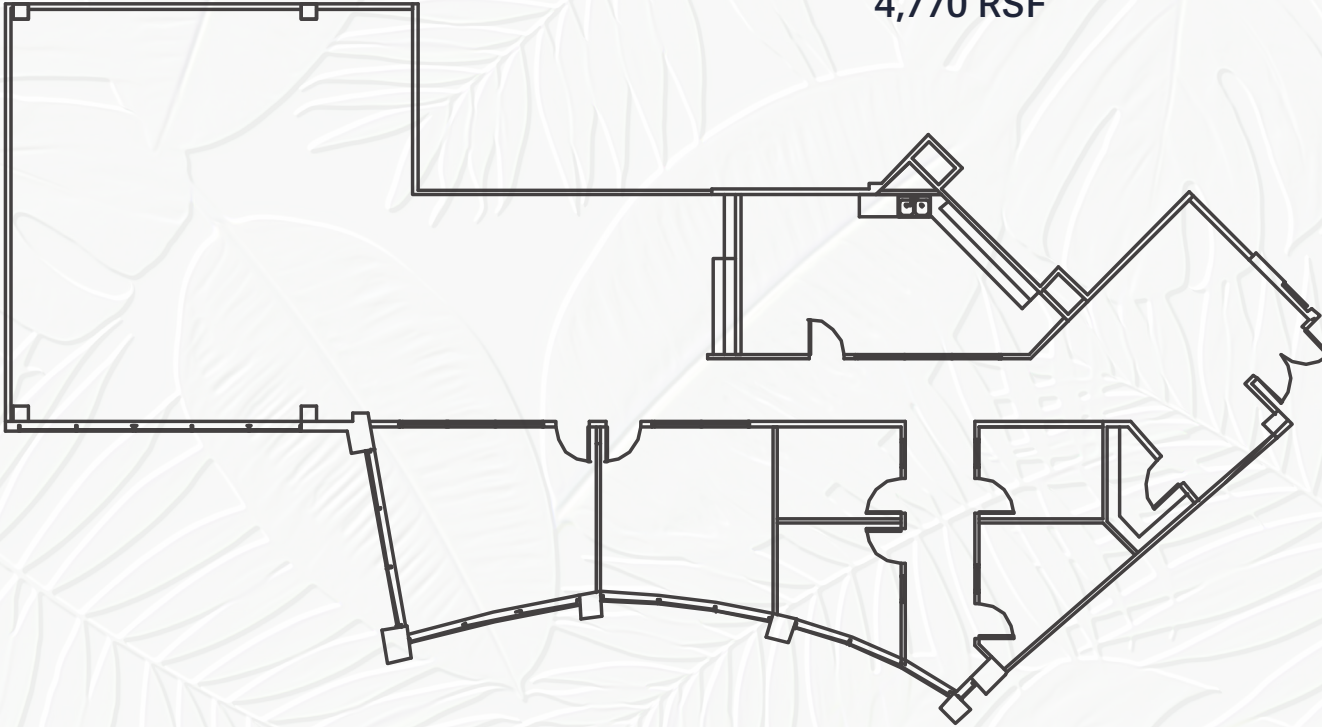

BUSCHWOOD PARK III

3350 BUSCHWOOD PARK DR
TAMPA, FL 33618

BE IN THE CENTER
OF IT ALL

Suite 102
4,770 RSF

FOR LEASING INQUIRIES:

ROXANNE KEMPH
Senior Vice President
+1 813 787 1068
roxanne.kemph@cbre.com

CBRE
111 W Oak Ave, Suite 100
Tampa, FL 33602