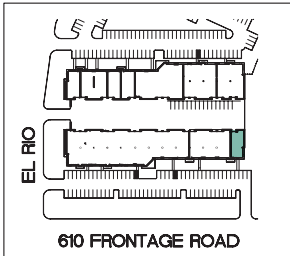

Plaza del Oro Research Park

900 South Loop West
Houston, TX 77054
www.cbre.com/properties

Suite 190 - 1,995 RSF

Contact Us

Brandy Bellow Spinks
Senior Vice President
+1 713 577 1642
brandy.bellow@cbre.com