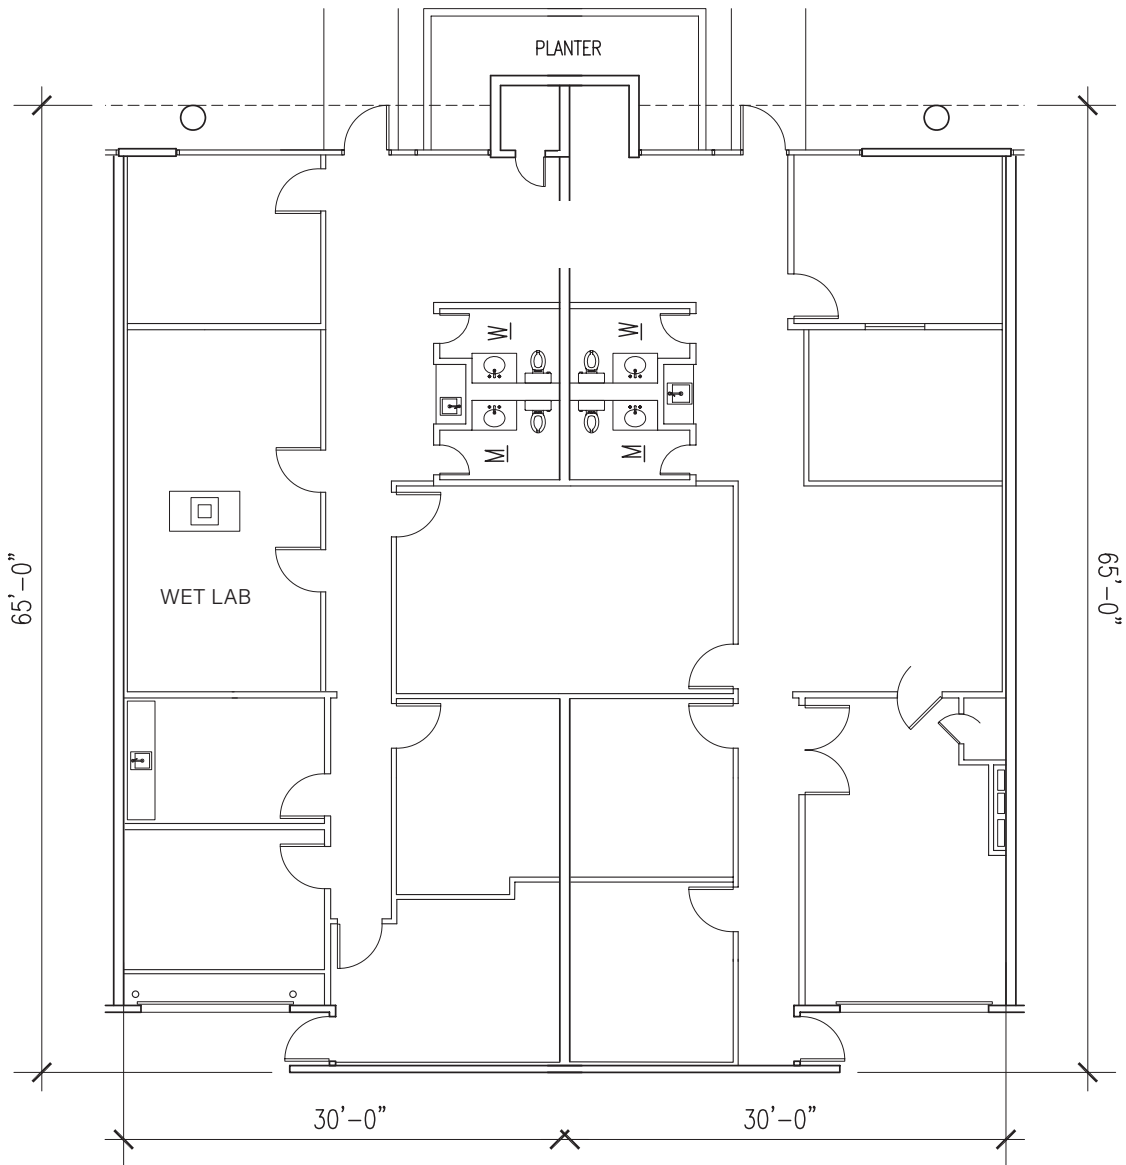

# Plaza del Oro Research Park

8285 El Rio Street  
Houston, TX 77054  
[www.cbre.com/properties](http://www.cbre.com/properties)

Suite 130/140 - 3,905 SF