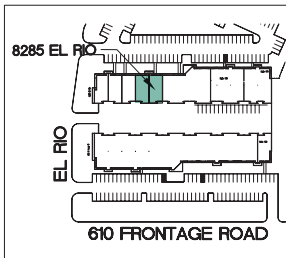

# Plaza del Oro Research Park

8285 El Rio Street  
Houston, TX 77054  
[www.cbre.com/properties](http://www.cbre.com/properties)

Suite 130/140 - 3,905 SF