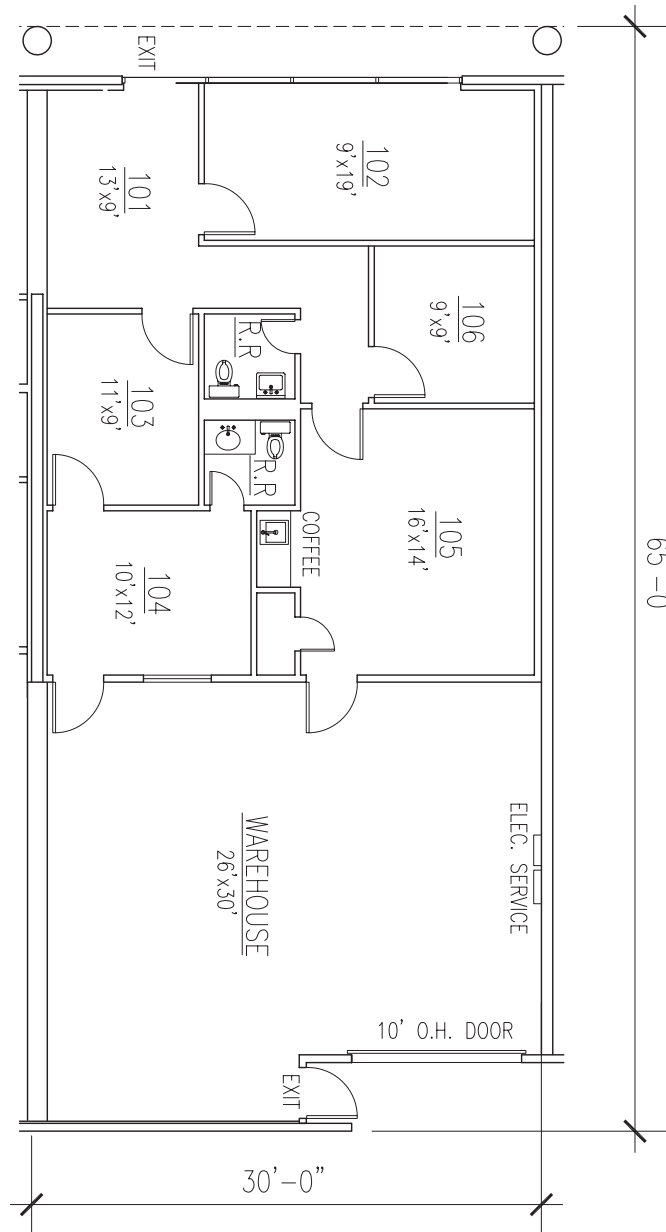

# Plaza del Oro Research Park

8285 El Rio Street  
Houston, TX 77054  
www.cbre.com/properties

Suite 120 - 1,950 RSF