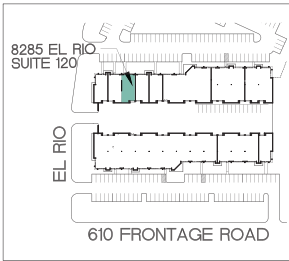

# Plaza del Oro Research Park

8285 El Rio Street  
Houston, TX 77054  
www.cbre.com/properties

Suite 120 - 1,950 RSF