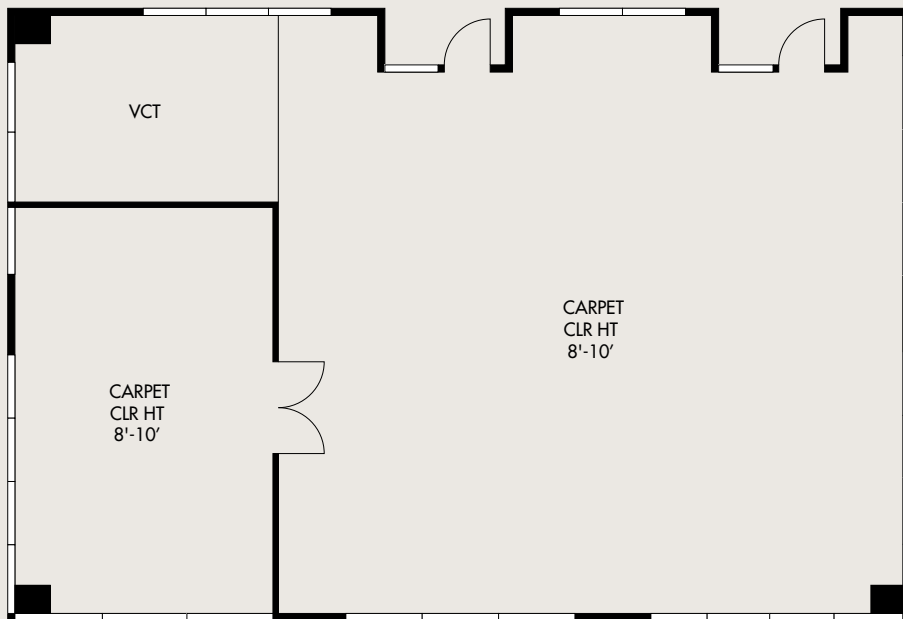

# Available Suites

1530 E WILLIAMS FIELD RD

SUITE 206: ±1,688 SF (AVAILABLE 08/01/2026) | \$32.00 SF NNN

## AS-BUILT FLOOR PLAN

## CONCEPTUAL FLOOR PLAN