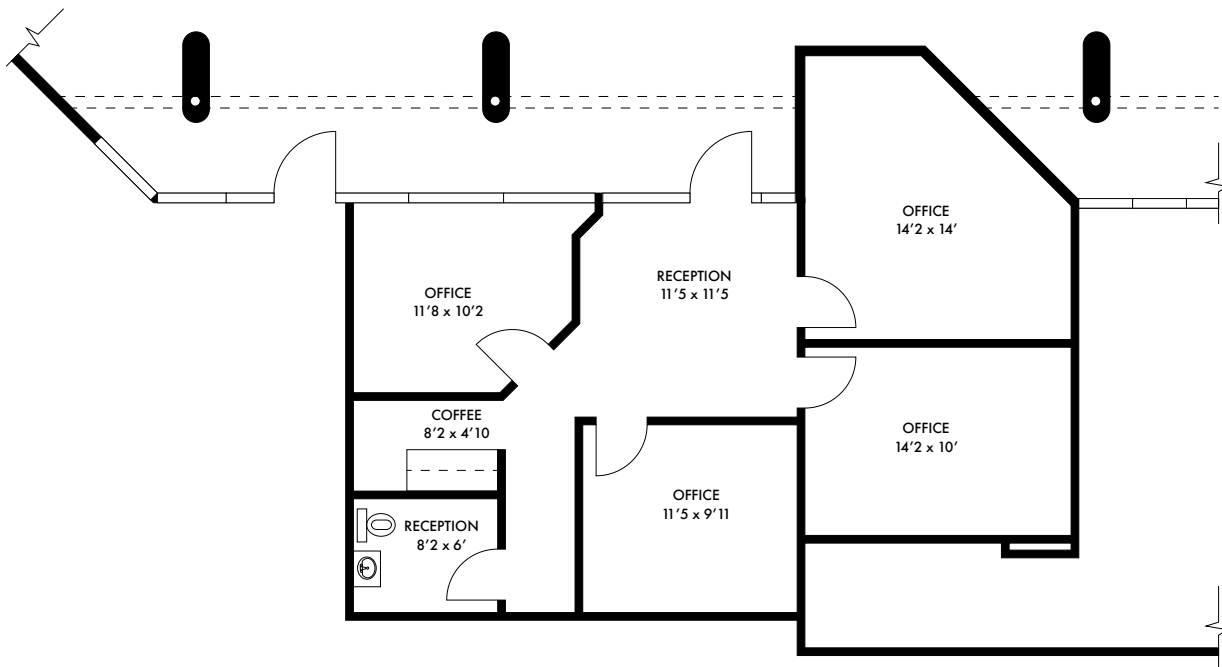

Bldg 1575 | Suite 111

[Click Here for Virtual Tour](#)

±1,052 SF

Lease Rate: \$19.00/SF NNN

↑
NORTH