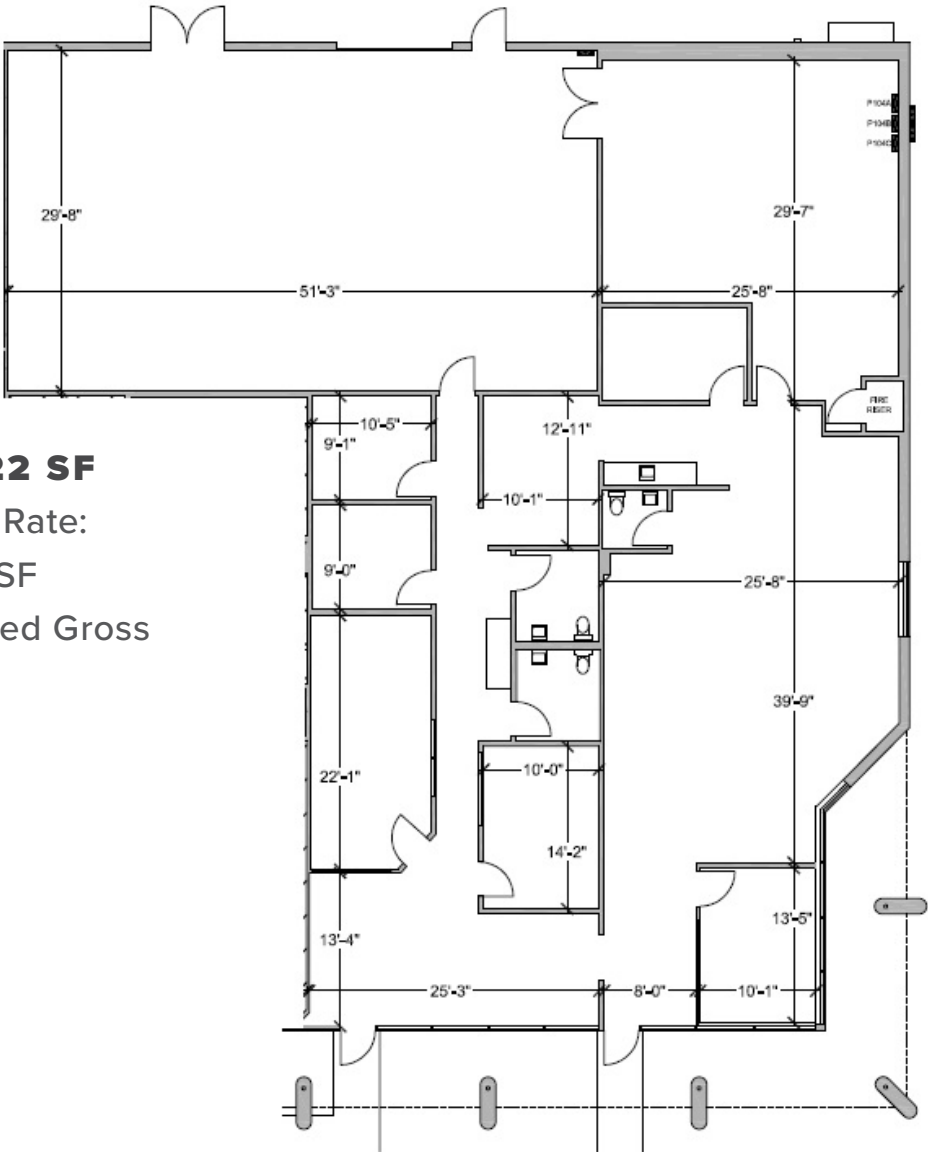

Bldg 1515 | Suite 104

[Click Here for Virtual Tour](#)

±5,622 SF
Lease Rate:
\$1.45/SF
Modified Gross