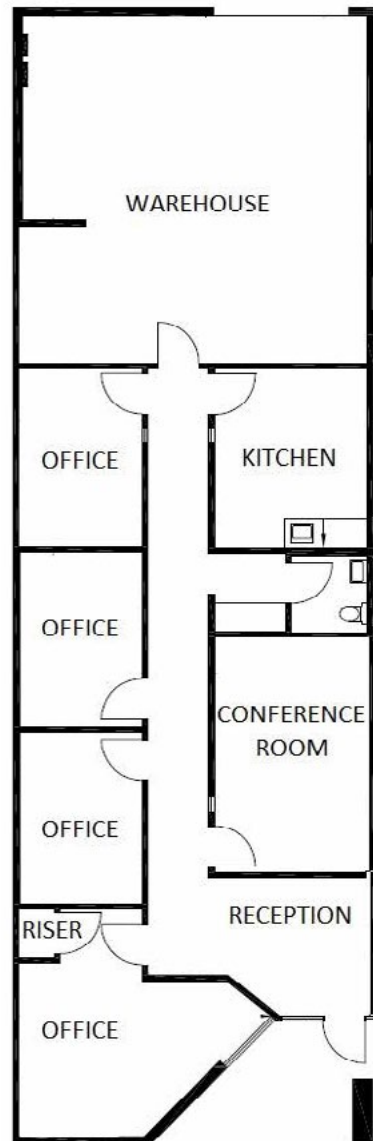

Bldg 1525 | Suite 101

[Click Here for Virtual Tour](#)

±2,225 SF

Lease Rate:

\$1.45/SF

Modified Gross

↑
NORTH