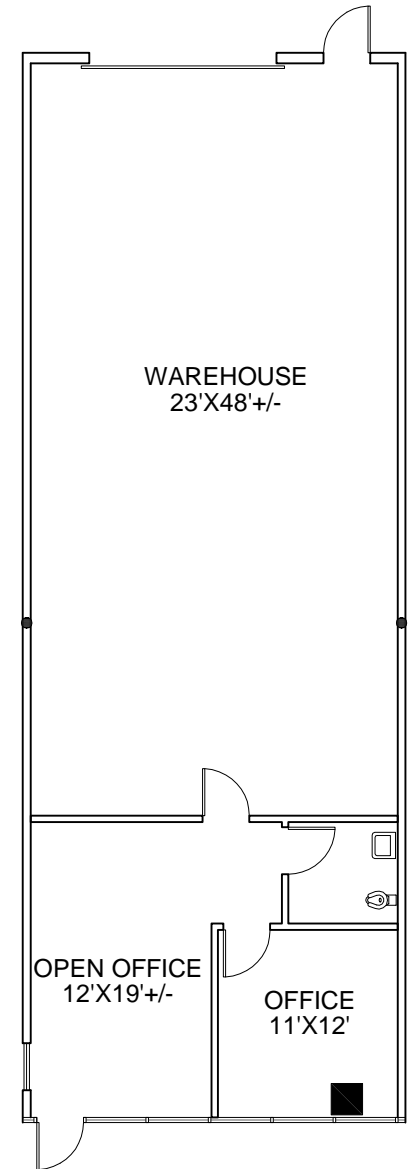

SEE ENLARGED
FLOOR PLAN

KEY PLAN

SCALE: N.T.S.

FLOOR PLAN

SCALE: N.T.S.

HERITAGE CORPORATE CENTER
12155 MORA DRIVE
SANTA FE SPRINGS, CALIFORNIA

SUITE 3
1,762 RSF

KEARNY
Real Estate Company