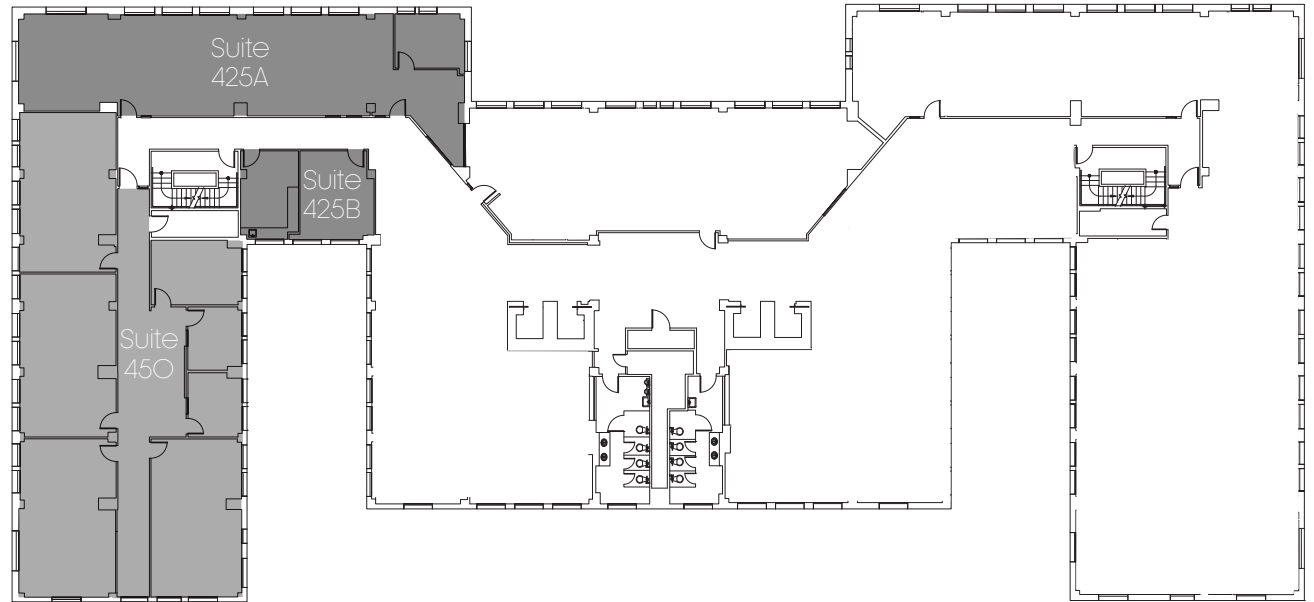

810 3RD AVENUE
SEATTLE, WA

Floor 4

Suite 425 | 3,329 RSF

Suite 450 | 4,681 RSF

LIKE WHAT YOU SEE?

Riley Shephard

First Vice President

+1 425 462 6932