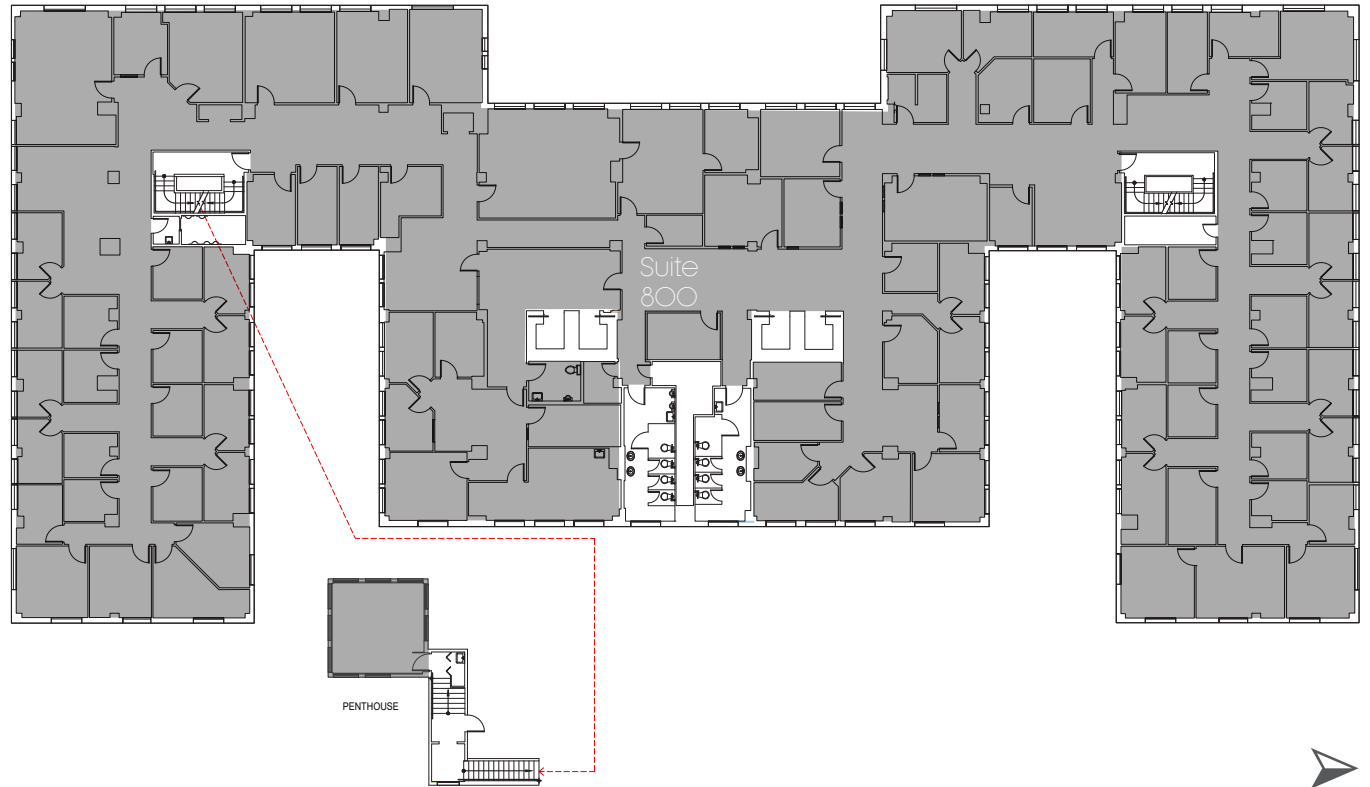

810 3RD AVENUE
SEATTLE, WA

FLOOR 8

Suite 800 | 22,551 RSF

LIKE WHAT YOU SEE?

Riley Shephard

First Vice President

+1 425 462 6932

riley.shephard@cbre.com