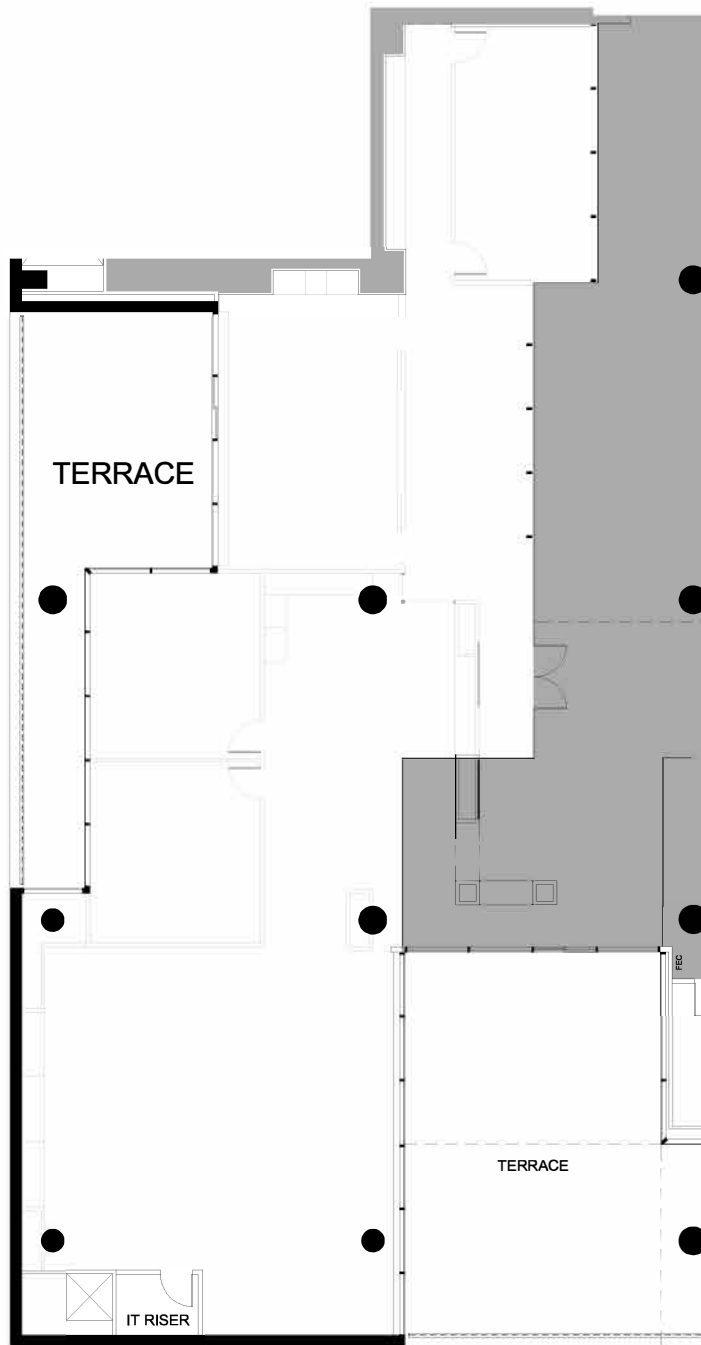

Space Available

Leased by: **CBRE**

Steve Rocher
Marilyn Guion

713.577.1615
713.980.4781

Scale: NTS

Floor 9
Suite 930
RSF: 4,500

20 Greenway Plaza

ZIEGLER COOPER

JOB #50737.12