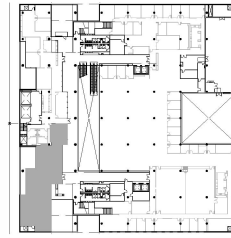

Space Available

Leased by: **CBRE**

Steve Rocher
Marilyn Guion

713.577.1615
713.980.4781

Scale: NTS

Floor 9
Suite 930
RSF: 4,500

20 Greenway Plaza

ZIEGLER COOPER