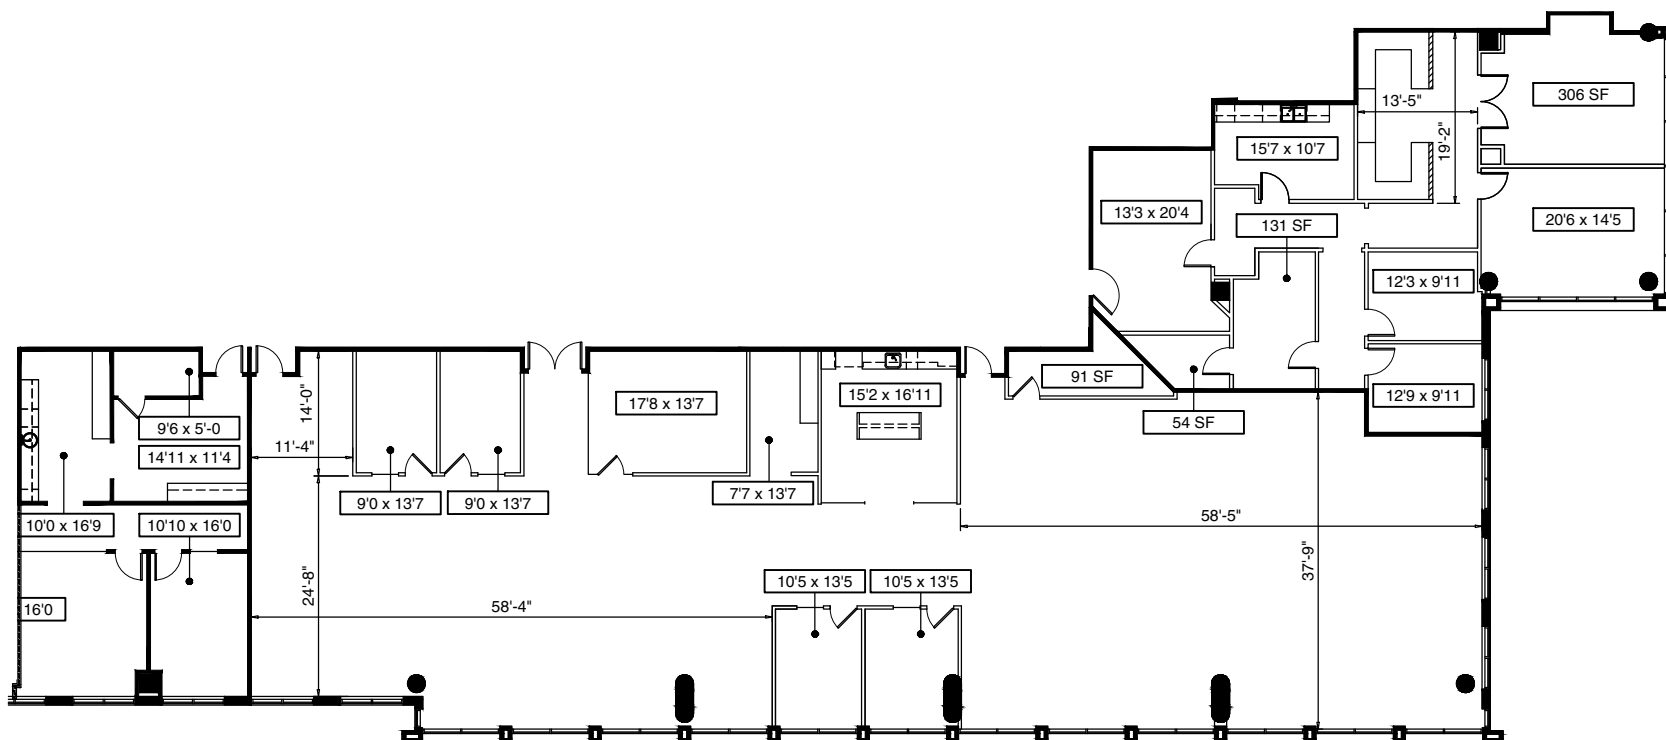

True North
Not to Scale

Key Plan

Glenridge Highlands I | Available Suite

Suite 450 | 10,650 RSF

Eric Ross | 404.229.7629
eric.ross@cbre.com

Graham Little | 404.771.7957
graham.little@cbre.com

PIEDMONT
REALTY TRUST™