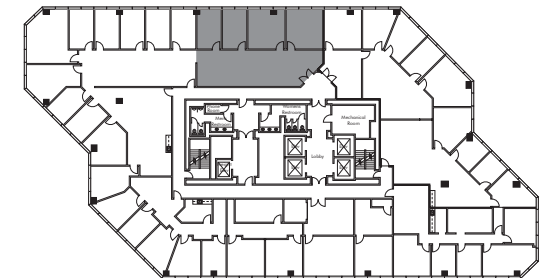

# FIFTH THIRD CENTER

201 EAST KENNEDY BOULEVARD  
TAMPA, FL 33602

Suite 800  
1,840 SF