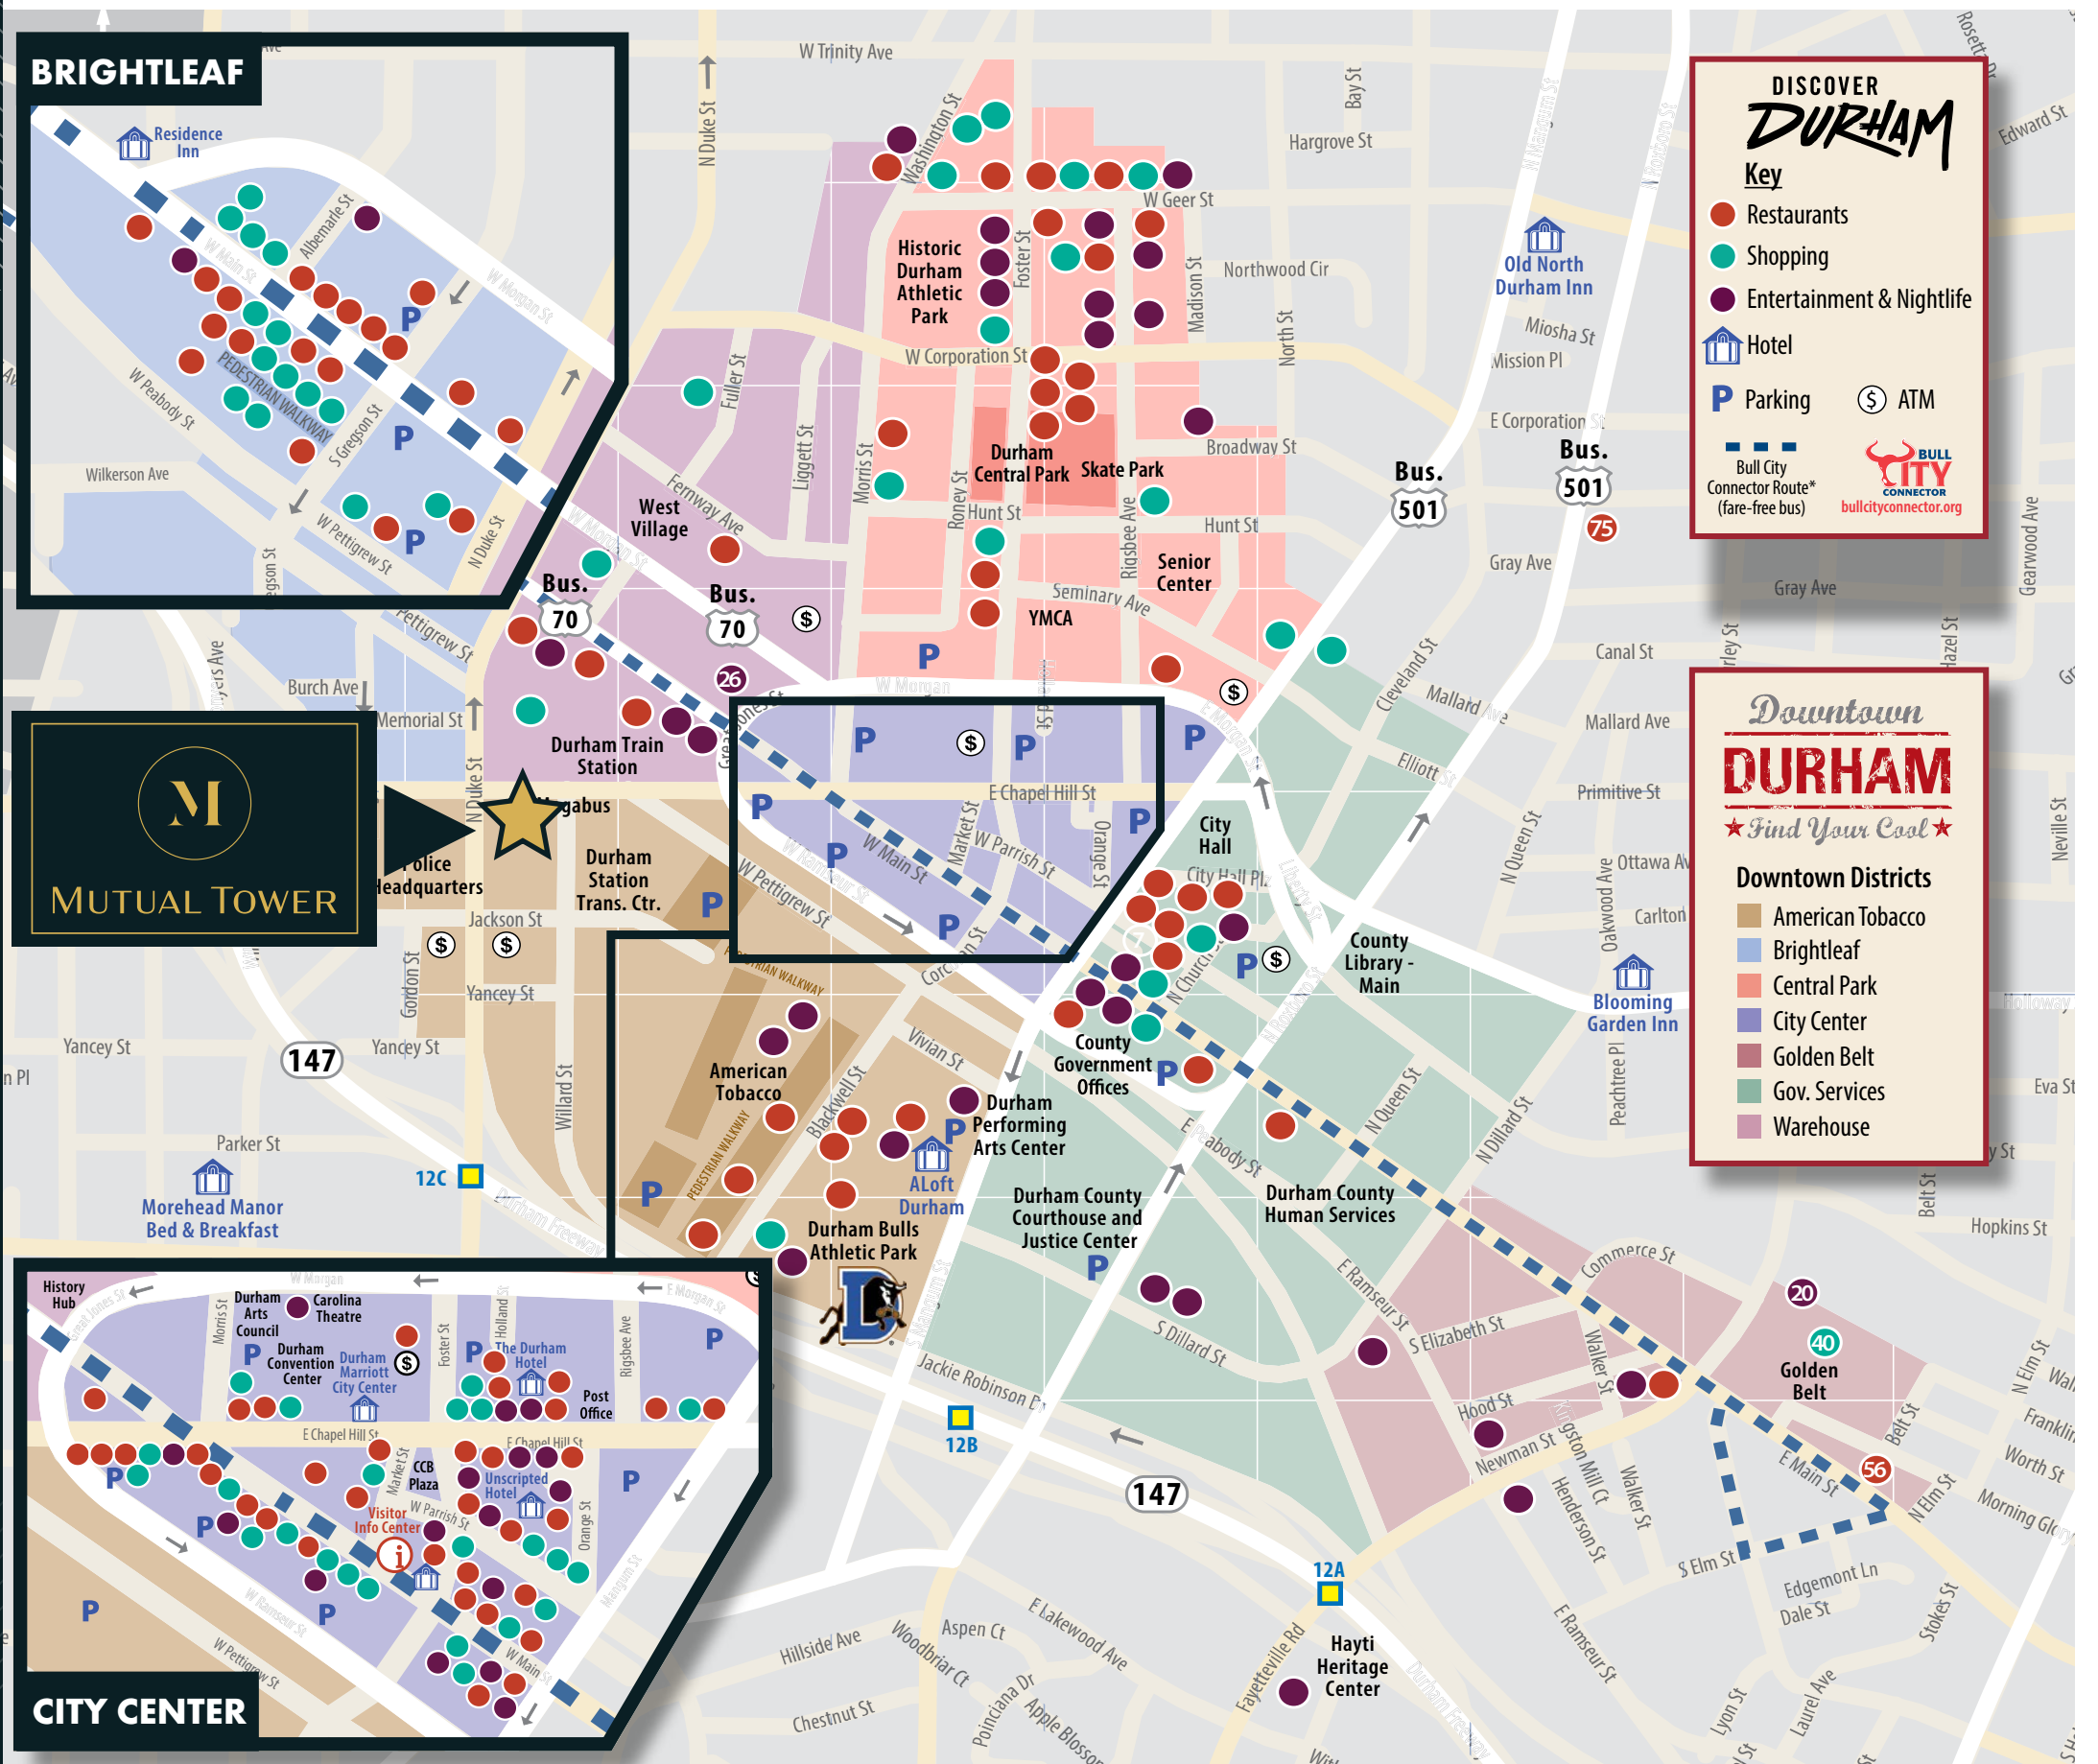

# Ideally Located in the Heart of Downtown Durham

- » 3,600 SF available retail shop space fronting S Duke Street
- » On-Site Parking
- » Outdoor Seating + Wifi
- » Direct Lobby Access

# Site Pictures

# Easily accessible to everything Durham has to offer

Centrally located in Downtown Durham with a **Walkscore of 90**, Mutual Tower is as in-the-mix as it is on the city's cultural map. The building is just steps from dozens of shops and restaurants, and offers immediate access to NC-147 with connections to I-40 and I-85.

- » Close proximity to walkable residential
- » Multiple proposed large-scale mixed use developments in surrounding blocks

SOURCE: DOWNTOWNDURHAM.COM

MUTUAL TOWER

411 WEST CHAPEL HILL STREET, DURHAM, NC

**CBRE**