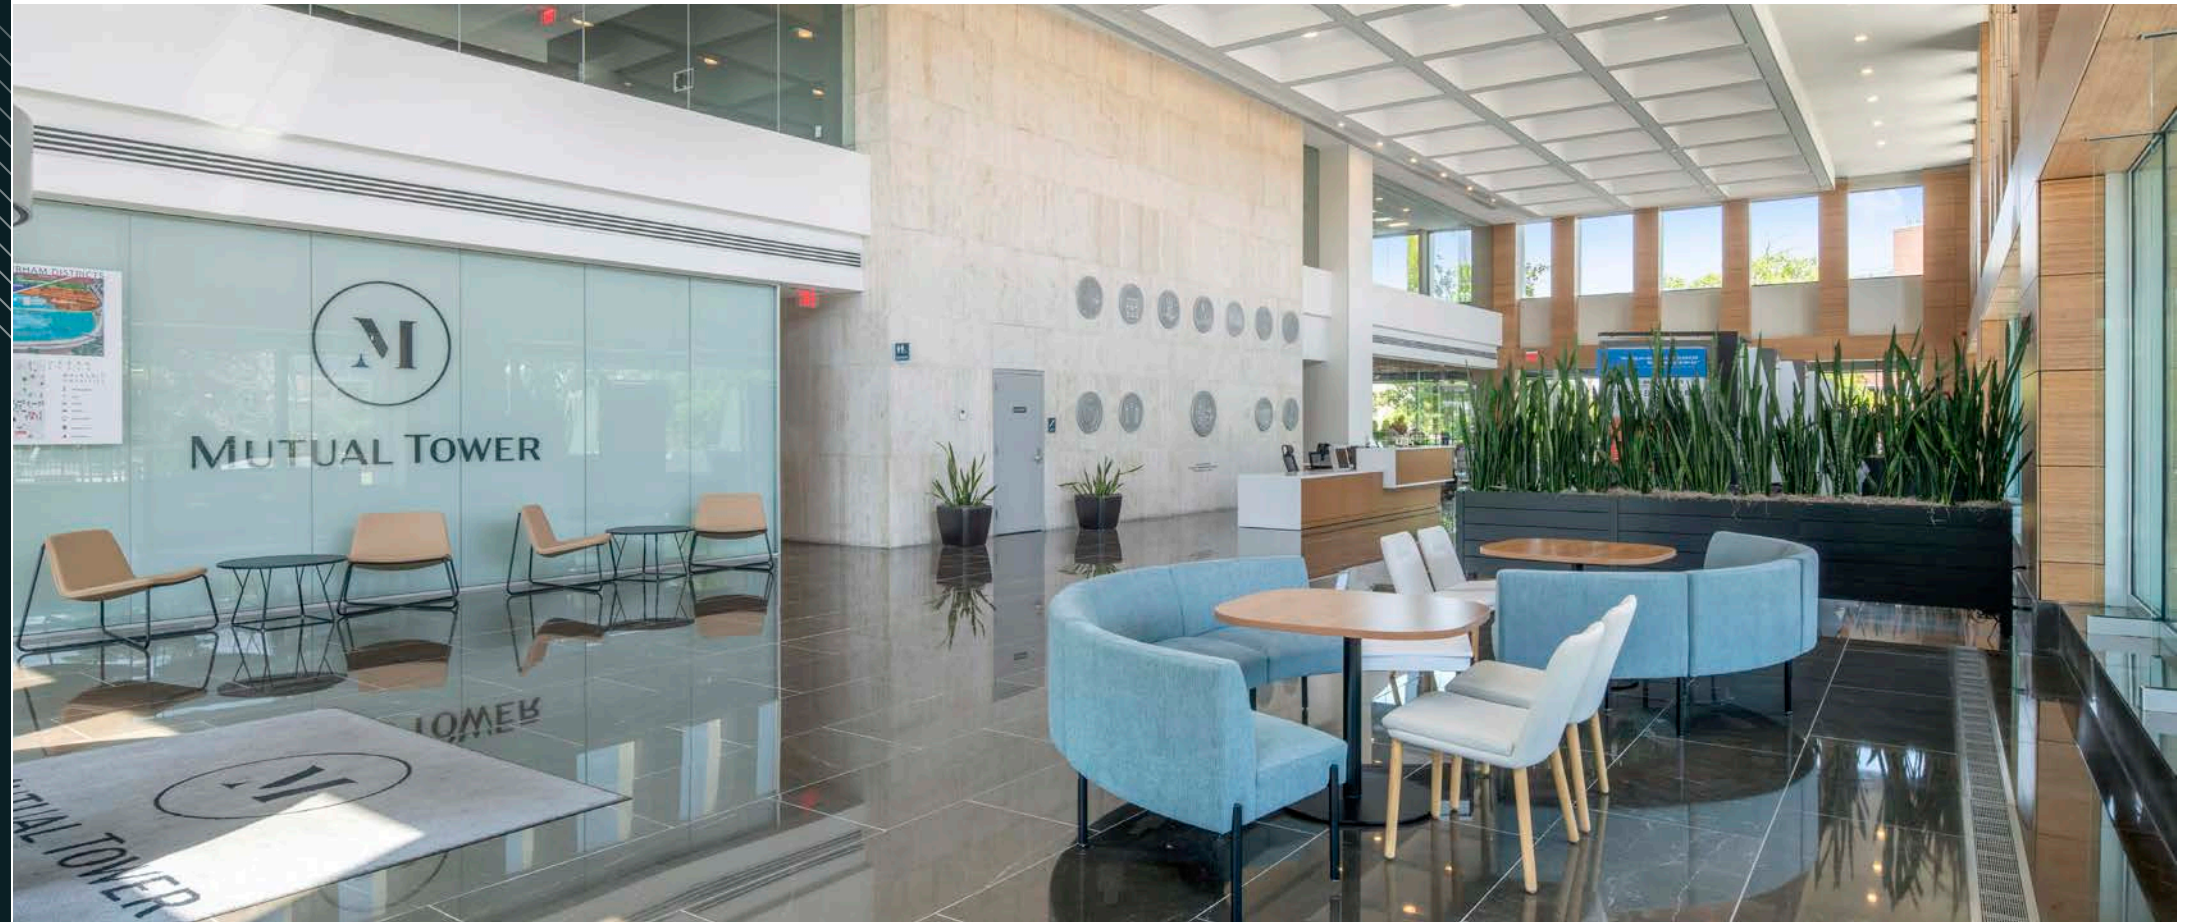

# Ideally Located in the Heart of Downtown Durham

- » 3,600 SF available retail shop space fronting S Duke Street
- » On-Site Parking
- » Outdoor Seating + Wifi
- » Direct Lobby Access

# Site Pictures