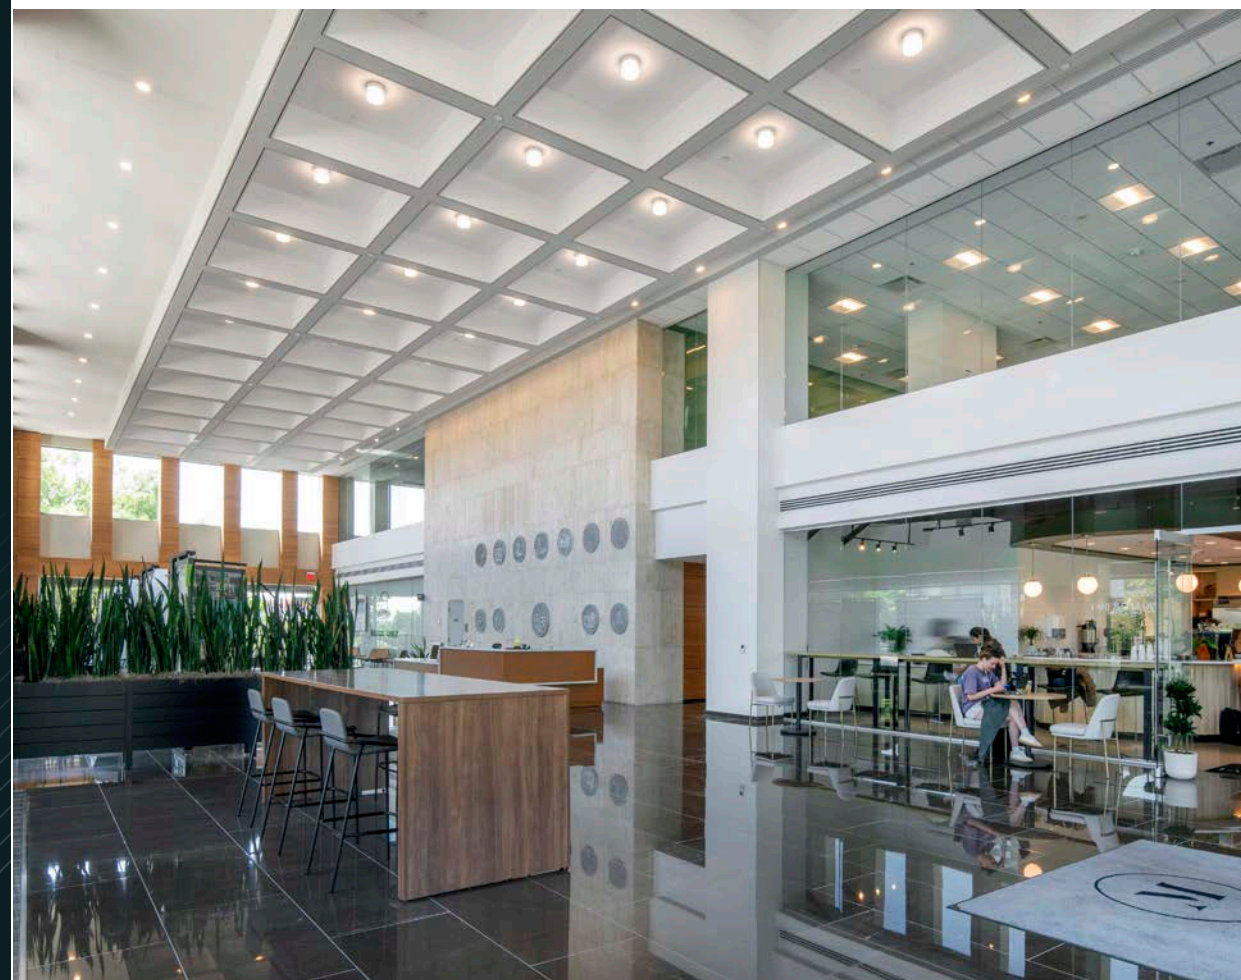

# Ideally Located in the Heart of Downtown Durham

- » 3,600 SF available retail shop space fronting S Duke Street
- » On-Site Parking
- » Outdoor Seating + Wifi
- » Direct Lobby Access

# Site Pictures