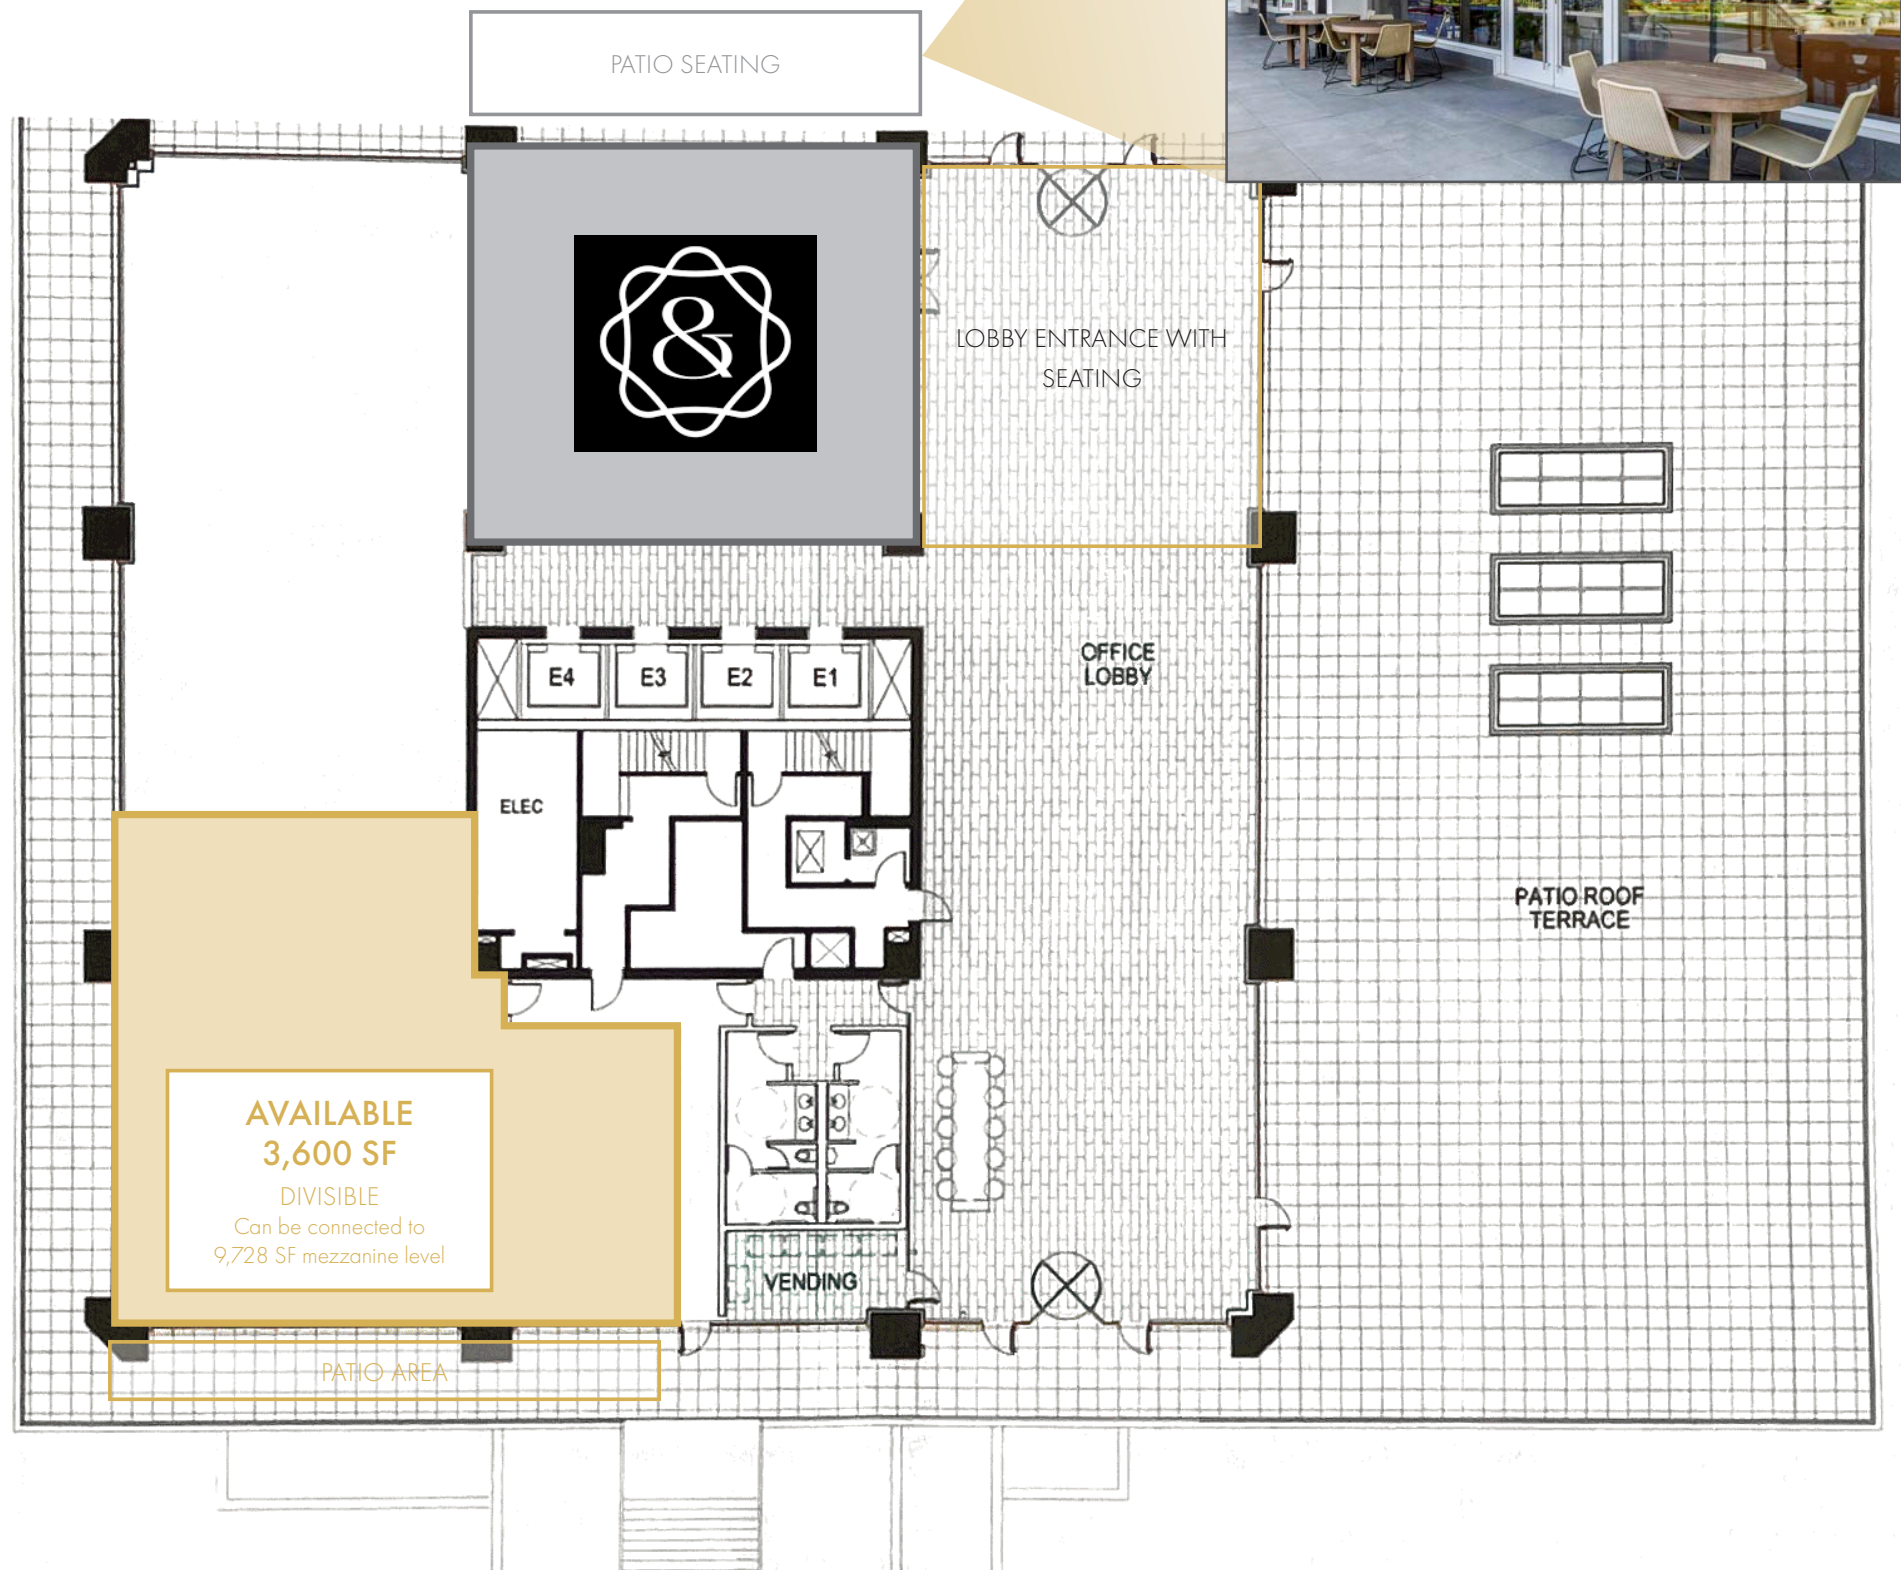

**BUILDING SIZE**

207,424 RSF

**RETAIL SPACES**

Up to 3,600 SF

WEST CHAPEL HILL STREET | 11,000 VPD

S DUKE ST | 13,000 VPD

# Ideally Located in the Heart of Downtown Durham

- » 3,600 SF available retail shop space fronting S Duke Street
- » On-Site Parking
- » Outdoor Seating + Wifi
- » Direct Lobby Access