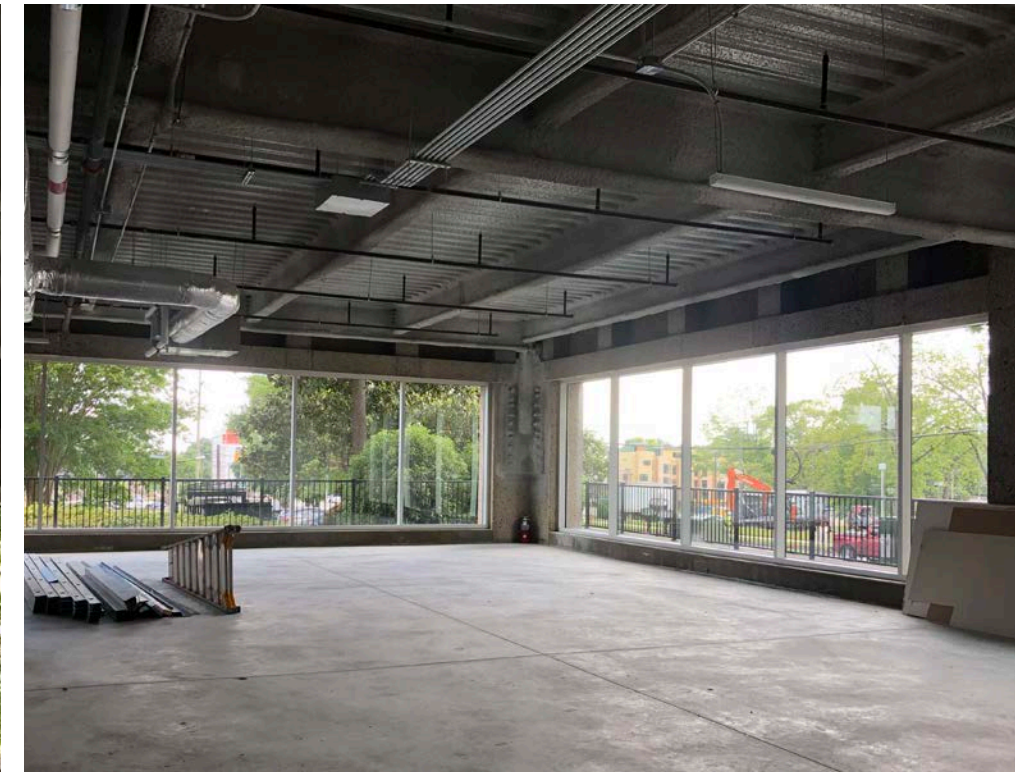

**BUILDING SIZE**

207,424 RSF

**RETAIL SPACES**

Up to 3,600 SF

WEST CHAPEL HILL STREET | 11,000 VPD

S DUKE ST | 13,000 VPD

# Ideally Located in the Heart of Downtown Durham

- » 3,600 SF available retail shop space fronting S Duke Street
- » On-Site Parking
- » Outdoor Seating + Wifi
- » Direct Lobby Access

# Site Pictures

# Easily accessible to everything Durham has to offer

Centrally located in Downtown Durham with a **Walkscore of 90**, Mutual Tower is as in-the-mix as it is on the city's cultural map. The building is just steps from dozens of shops and restaurants, and offers immediate access to NC-147 with connections to I-40 and I-85.