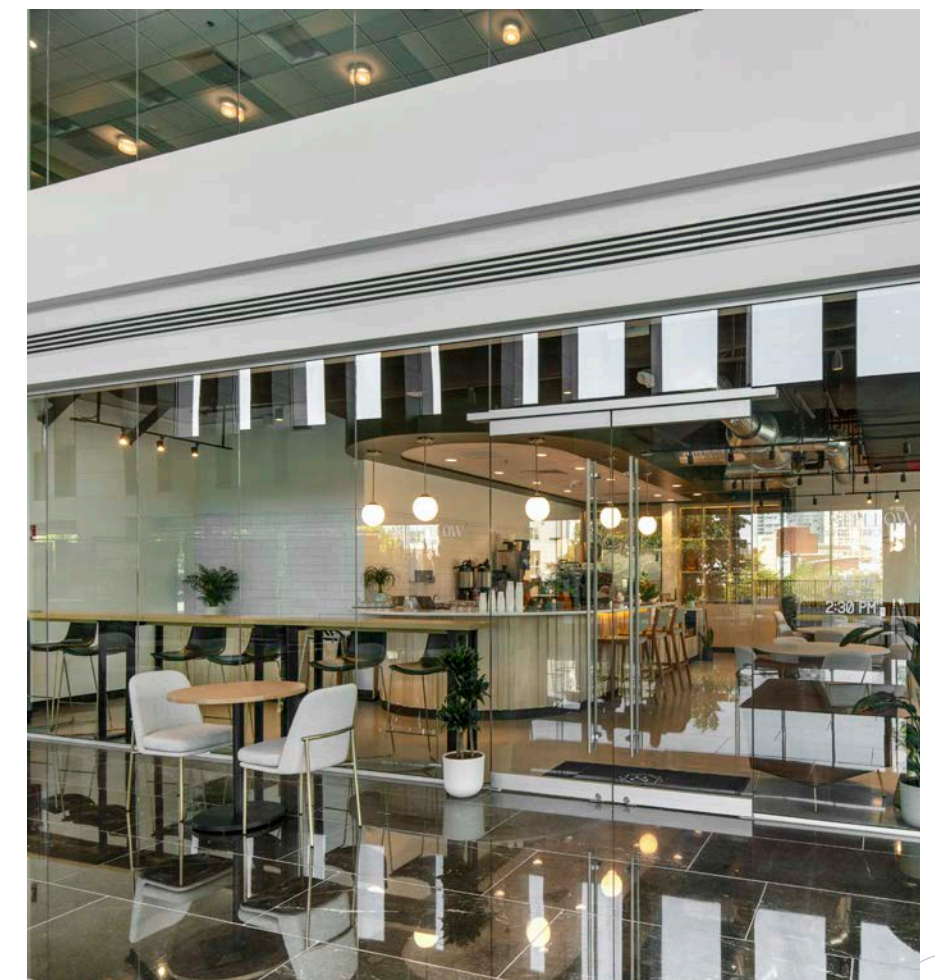

# MUTUAL TOWER

A Durham Original,  
Reimagined

**PRIME RETAIL SHOP SPACE  
WITH HIGH DOWNTOWN DURHAM VISIBILITY**

**411 WEST CHAPEL HILL STREET, DURHAM, NC**

**ADDRESS**

411 West Chapel Hill Street, Durham, NC 27701

# Ideally Located in the Heart of Downtown Durham

- » 3,600 SF available retail shop space fronting S Duke Street
- » On-Site Parking
- » Outdoor Seating + Wifi
- » Direct Lobby Access

# Site Pictures