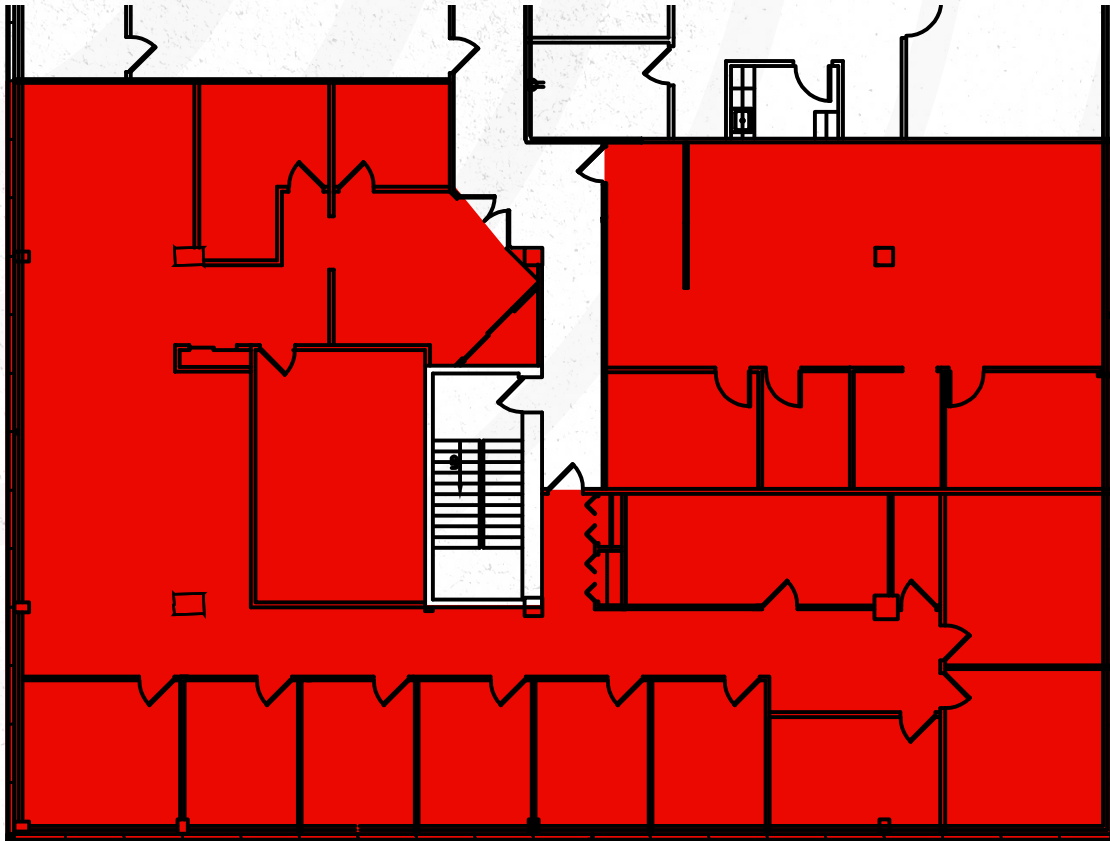

# FIRST FLOOR

SUITE 158/175 - 7,062 SF

**50 Tice Boulevard**  
WOODCLIFF LAKE | NJ

**ROBERT NORTON**  
Senior Vice President  
+1 201 712 5890  
robert.norton@cbre.com

**SEAN MORLEY**  
Senior Vice President  
+1 201 712 5662  
sean.morley@cbre.com