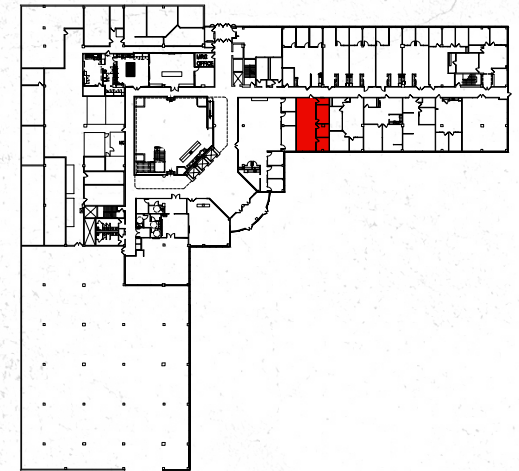

# ATRIUM LEVEL

SUITE A40 - 1,275 SF

**50 Tice Boulevard**  
WOODCLIFF LAKE | NJ

**ROBERT NORTON**  
Senior Vice President  
+1 201 712 5890  
robert.norton@cbre.com

**SEAN MORLEY**  
Senior Vice President  
+1 201 712 5662  
sean.morley@cbre.com