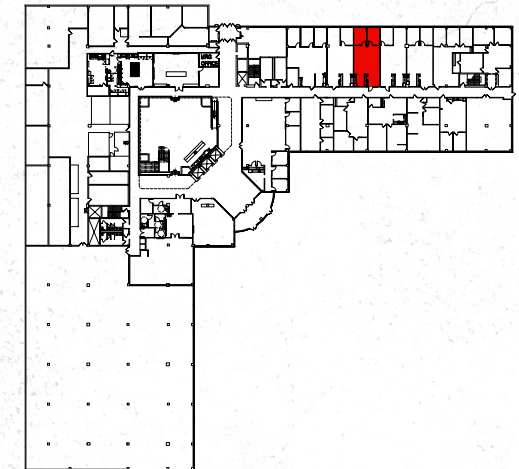

ATRIUM LEVEL

SUITE A14 - 1,131 SF

50 Tice Boulevard
WOODCLIFF LAKE | NJ

ROBERT NORTON
Senior Vice President
+1 201 712 5890
robert.norton@cbre.com

SEAN MORLEY
Senior Vice President
+1 201 712 5662
sean.morley@cbre.com