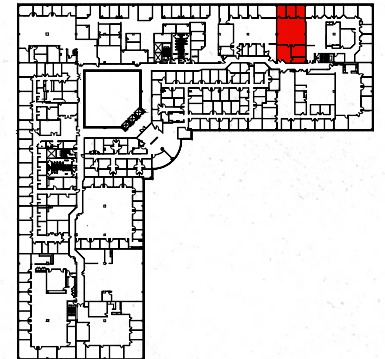

THIRD FLOOR

SUITE 317B - 2,410 SF

50 Tice Boulevard
WOODCLIFF LAKE | NJ

ROBERT NORTON
Senior Vice President
+1 201 712 5890
robert.norton@cbre.com

SEAN MORLEY
Senior Vice President
+1 201 712 5662
sean.morley@cbre.com