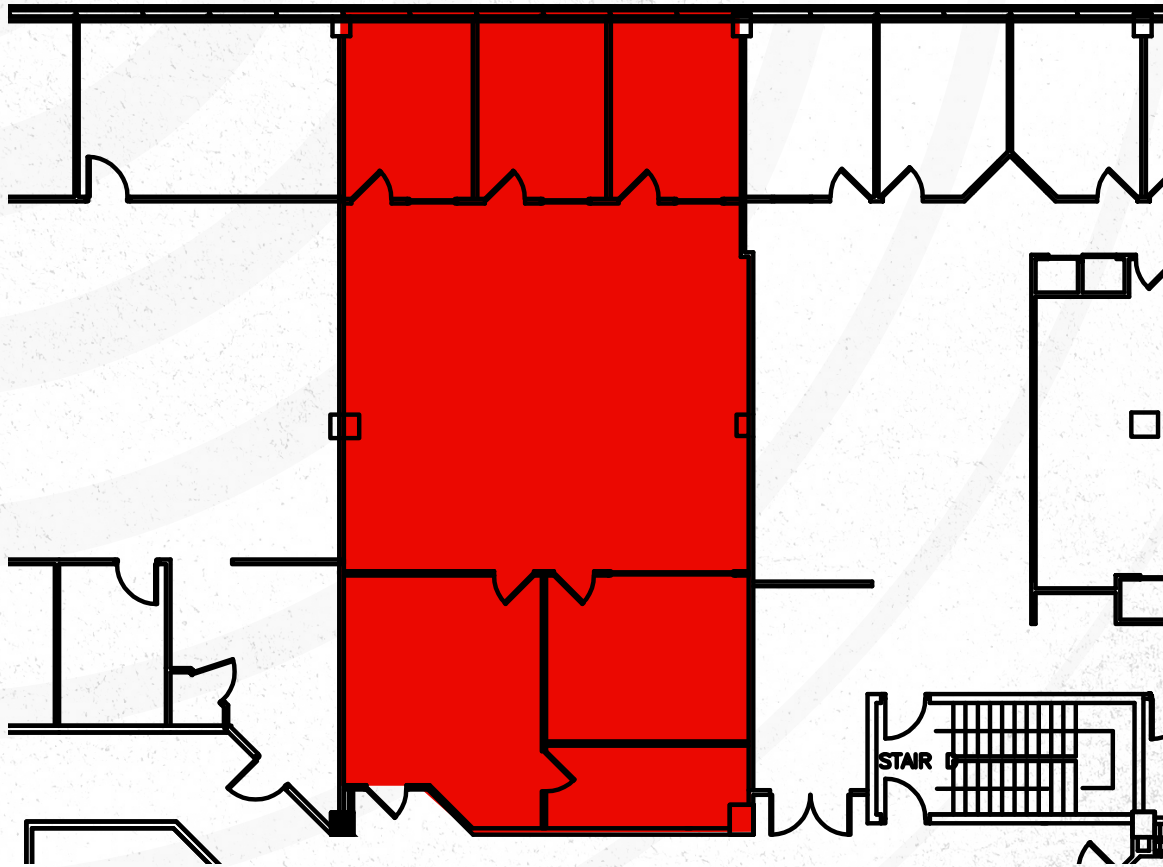

THIRD FLOOR

SUITE 317B - 2,410 SF

50 Tice Boulevard
WOODCLIFF LAKE | NJ

ROBERT NORTON
Senior Vice President
+1 201 712 5890
robert.norton@cbre.com

SEAN MORLEY
Senior Vice President
+1 201 712 5662
sean.morley@cbre.com