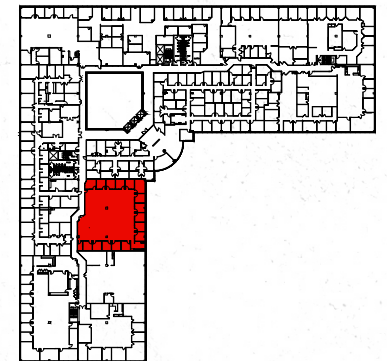

THIRD FLOOR

SUITE 360 - 6,596 SF

50 Tice Boulevard
WOODCLIFF LAKE | NJ

ROBERT NORTON
Senior Vice President
+1 201 712 5890
robert.norton@cbre.com

SEAN MORLEY
Senior Vice President
+1 201 712 5662
sean.morley@cbre.com