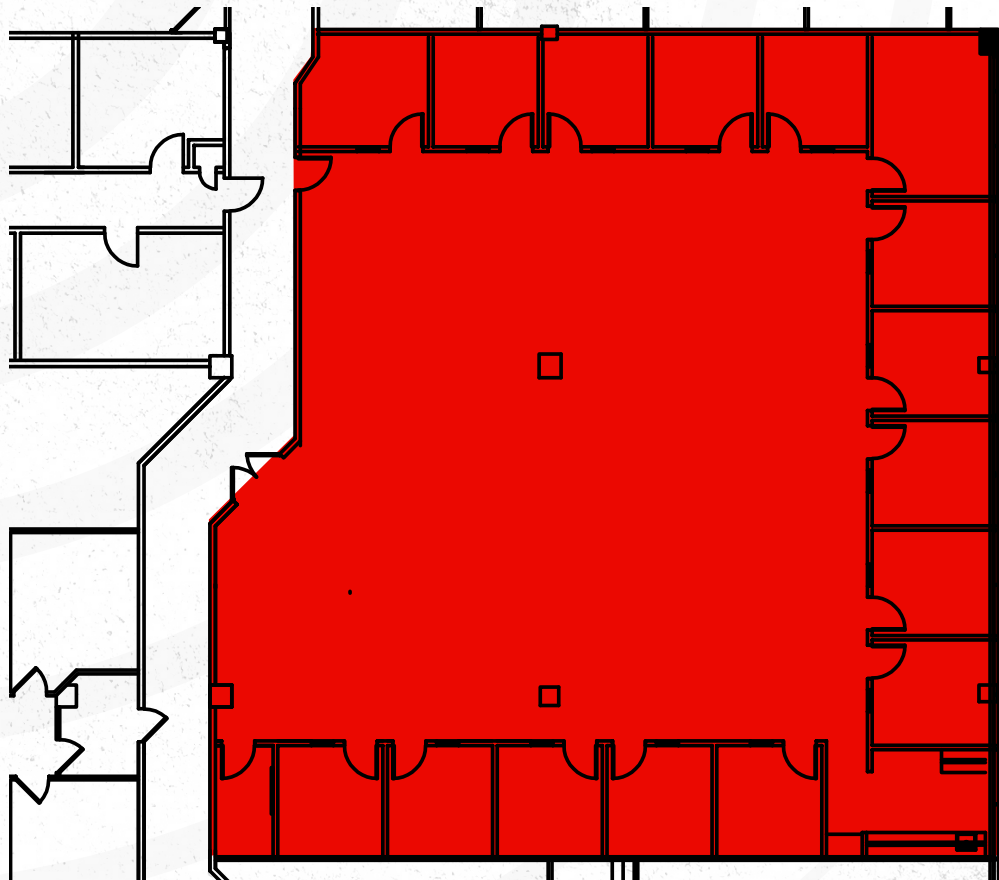

THIRD FLOOR

SUITE 360 - 6,596 SF

50 Tice Boulevard
WOODCLIFF LAKE | NJ

ROBERT NORTON
Senior Vice President
+1 201 712 5890
robert.norton@cbre.com

SEAN MORLEY
Senior Vice President
+1 201 712 5662
sean.morley@cbre.com