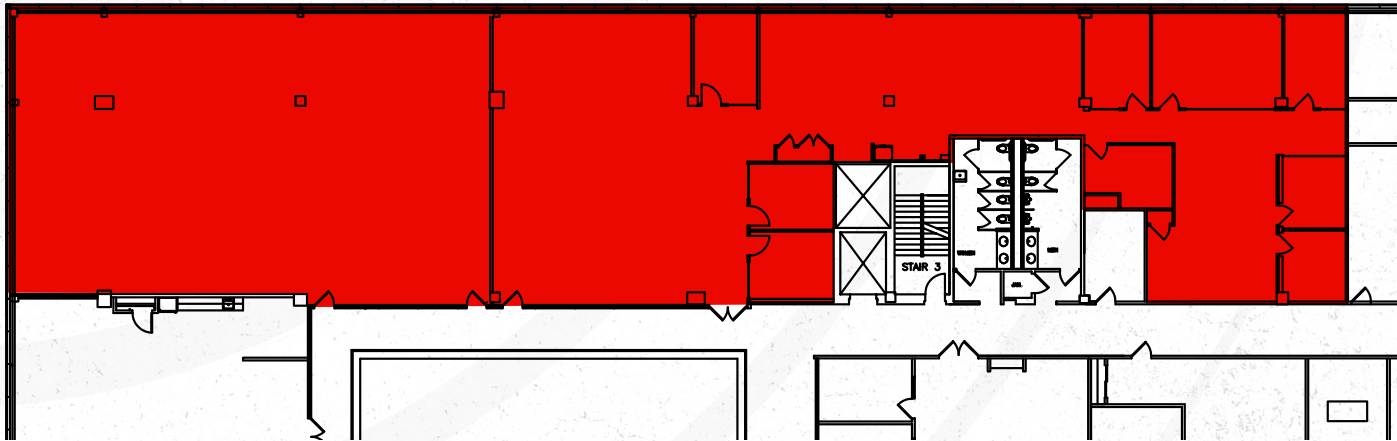

FIRST FLOOR

10,614 SF (DIVISIBLE)

50 Tice Boulevard
WOODCLIFF LAKE | NJ

ROBERT NORTON
Senior Vice President
+1 201 712 5890
robert.norton@cbre.com

SEAN MORLEY
Senior Vice President
+1 201 712 5662
sean.morley@cbre.com