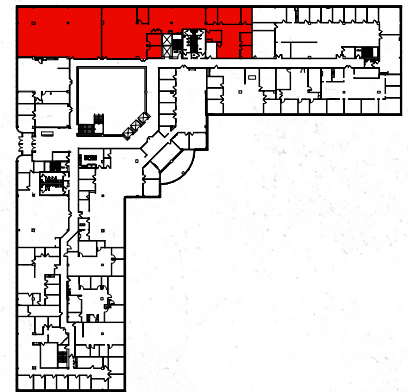

FIRST FLOOR

10,614 SF (DIVISIBLE)

50 Tice Boulevard
WOODCLIFF LAKE | NJ

ROBERT NORTON
Senior Vice President
+1 201 712 5890
robert.norton@cbre.com

SEAN MORLEY
Senior Vice President
+1 201 712 5662
sean.morley@cbre.com