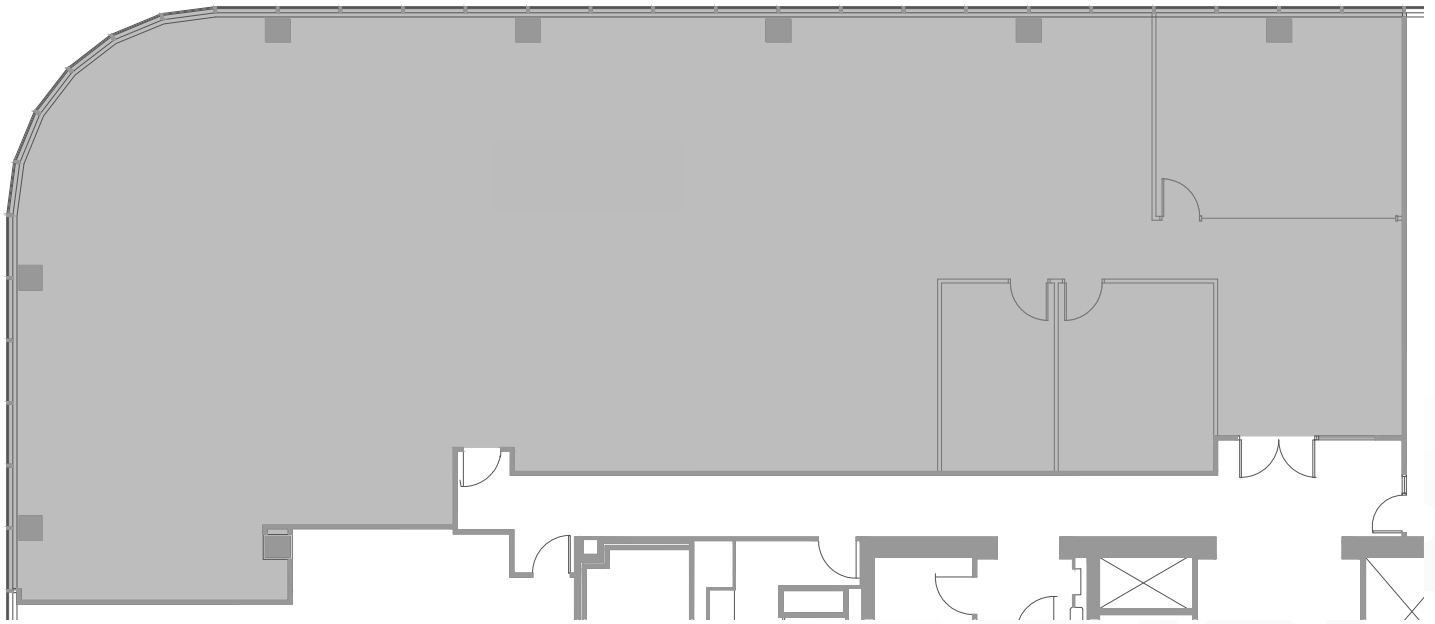

1125

SEVENTEENTH

FLOOR 14 | SUITE 1400
5,562 SF

KEY PLAN

SARAJANE GOODFELLOW
1 303 628 7414
sarajane.goodfellow@cbre.com

ALLISON BERRY
1 303 628 7456
allison.berry@cbre.com

Hines
CBRE

© 2023 CBRE, Inc. All rights reserved. This information has been obtained from sources believed reliable, but has not been verified for accuracy or completeness. You should conduct a careful, independent investigation of the property and verify all information. Any reliance on this information is solely at your own risk. CBRE and the CBRE logo are service marks of CBRE, Inc. All other marks displayed on this document are the property of their respective owners, and the use of such logos does not imply any affiliation with or endorsement of CBRE. Photos herein are the property of their respective owners. Use of these images without the express written consent of the owner is prohibited.