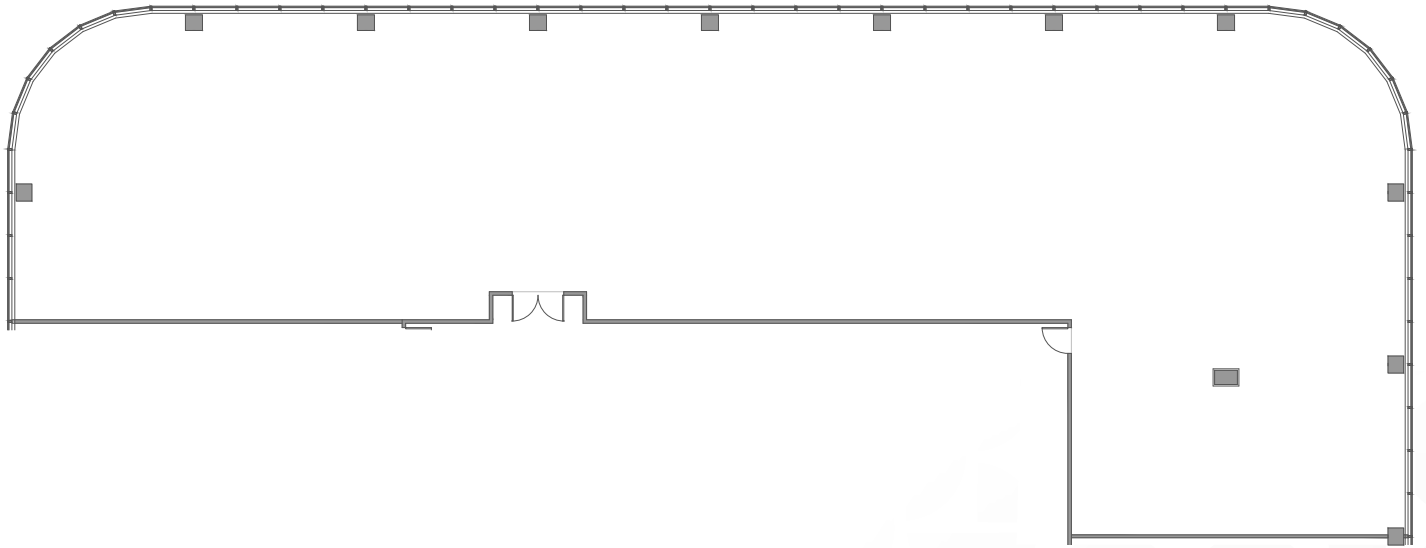

# 1125

SEVENTEENTH

FLOOR 19 | SUITE 1950  
9,092 SF