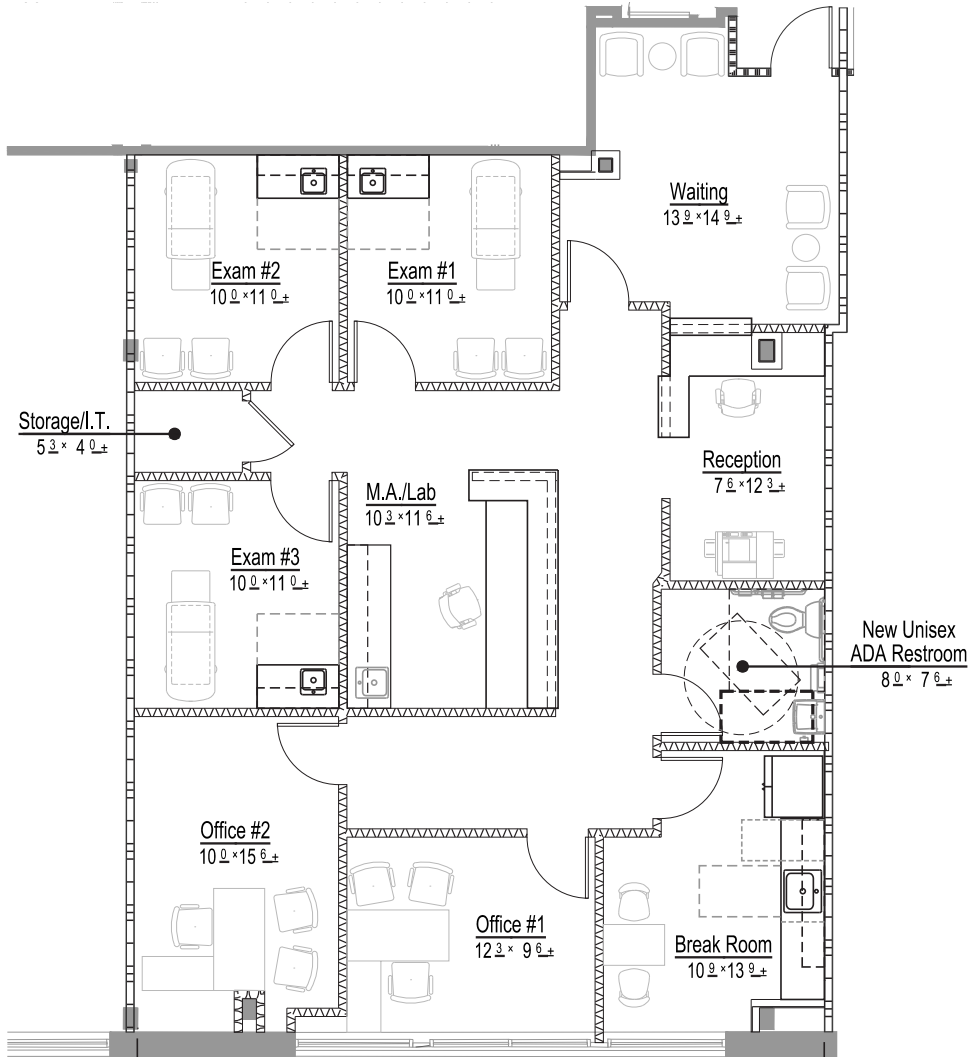

SUITE 330
1,872 SF

PINNACLE AT RIDGEGATE

10535 PARK MEADOWS BOULEVARD
LONE TREE, COLORADO

LEASING

STEPHANI GASKINS
+1 720 528 6346
STEPHANI.GASKINS@CBRE.COM

ANNA SCHORNSTEIN
+1 303 583 2099
ANNA.SCHORNSTEIN@CBRE.COM

Healthpeak® | DOC LISTED NYSE
CBRE