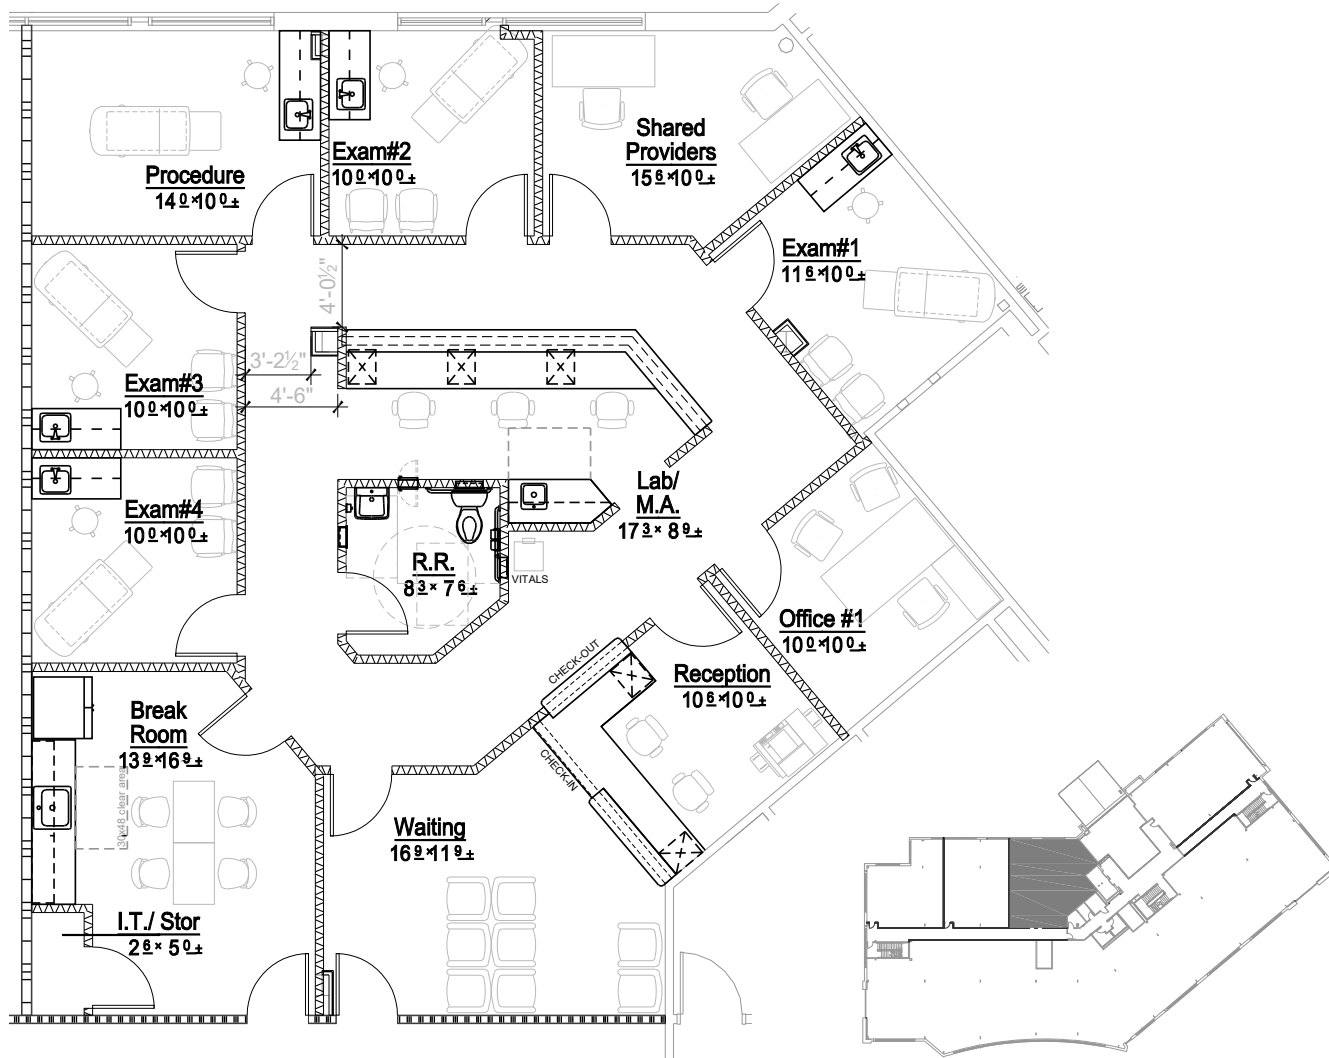

SUITE 210
2,350 SF

PINNACLE AT RIDGEGATE

10535 PARK MEADOWS BOULEVARD
LONE TREE, COLORADO

LEASING

STEPHANI GASKINS
+1 720 528 6346
STEPHANI.GASKINS@CBRE.COM

ANNA SCHORNSTEIN
+1 303 583 2099
ANNA.SCHORNSTEIN@CBRE.COM