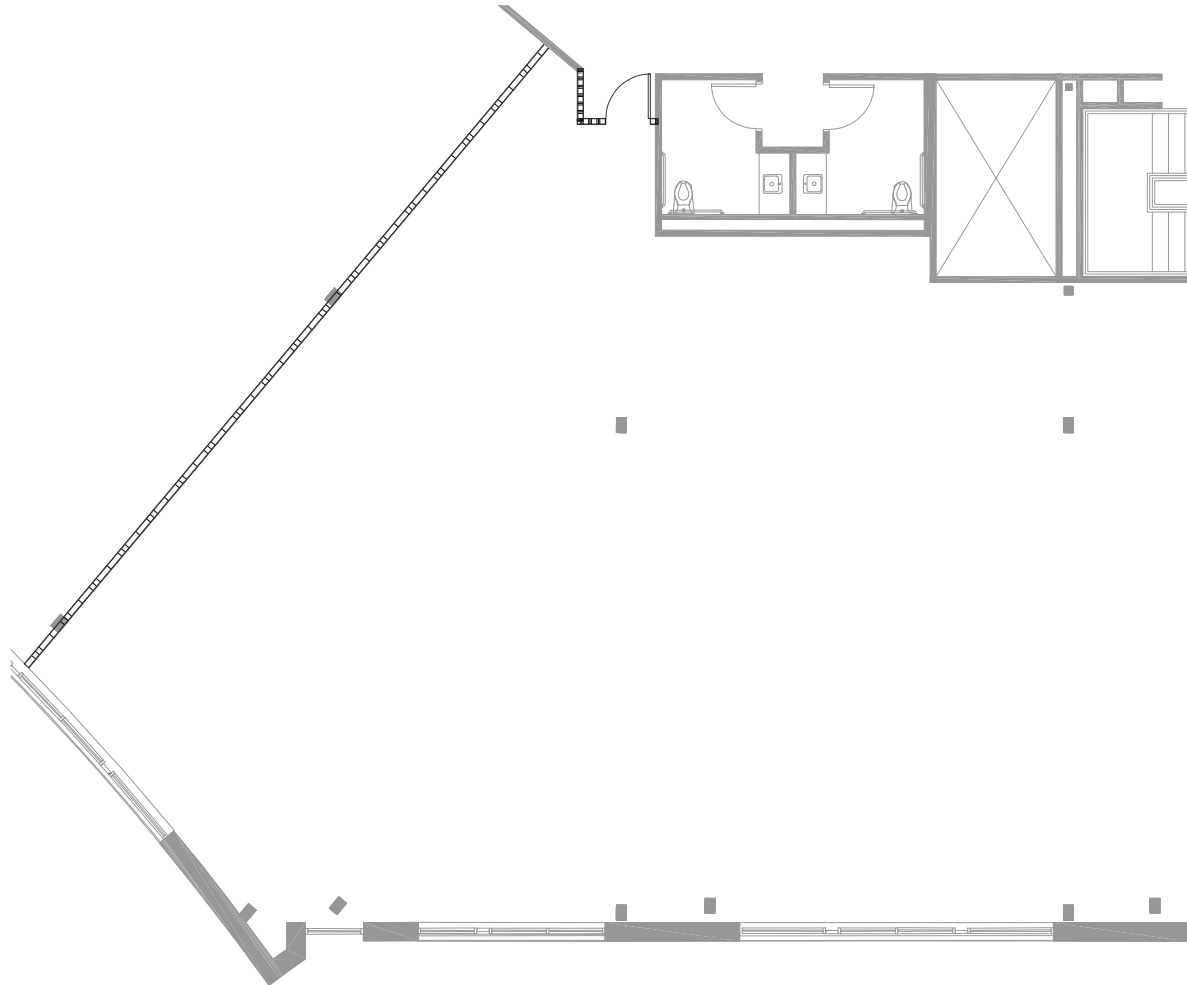

SUITE 270
4,185 SF

PINNACLE AT RIDGEGATE

10535 PARK MEADOWS BOULEVARD
LONE TREE, COLORADO

LEASING

STEPHANI GASKINS
+1 720 528 6346
STEPHANI.GASKINS@CBRE.COM

ANNA SCHORNSTEIN
+1 303 583 2099
ANNA.SCHORNSTEIN@CBRE.COM