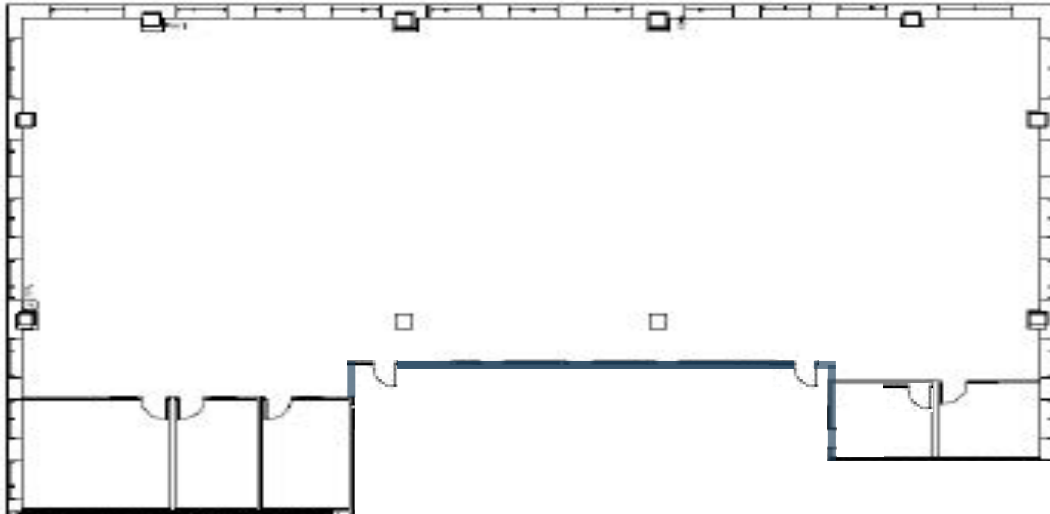

TWO HARBOUR PLACE

302 KNIGHTS RUN AVENUE
TAMPA, FL 33602

Suite 750
8,836 SF

CONTACT US

KRISTIN KENNEY
+1 985 788 5105
kristin.kenney@cbre.com

DREW SWITALSKI
+1 612 214 2580
drew.switalski@cbre.com

CBRE, Inc. | Licensed Real Estate Broker