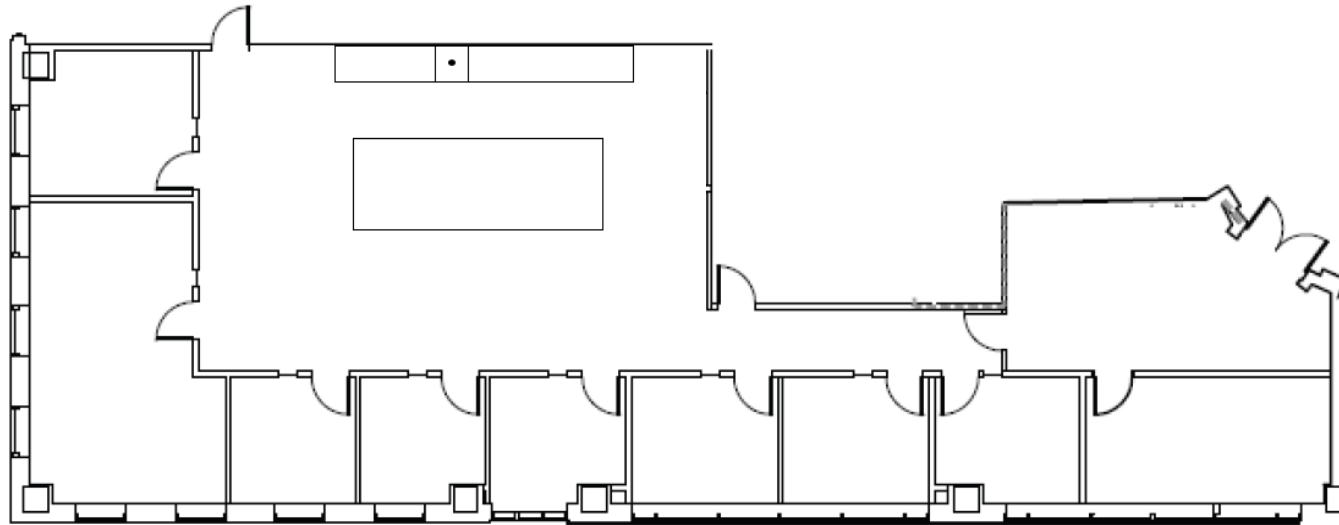

TWO HARBOUR PLACE

302 KNIGHTS RUN AVENUE
TAMPA, FL 33602

Suite 110
3,290 SF

CONTACT US

KRISTIN KENNEY
+1 985 788 5105
kristin.kenney@cbre.com

DREW SWITALSKI
+1 612 214 2580
drew.switalski@cbre.com

CBRE, Inc. | Licensed Real Estate Broker