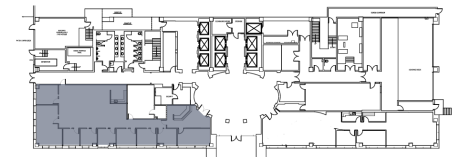

TWO HARBOUR PLACE

302 KNIGHTS RUN AVENUE
TAMPA, FL 33602

Suite 110
3,290 SF

CONTACT US

KRISTIN KENNEY
+1 985 788 5105
kristin.kenney@cbre.com

DREW SWITALSKI
+1 612 214 2580
drew.switalski@cbre.com

CBRE, Inc. | Licensed Real Estate Broker