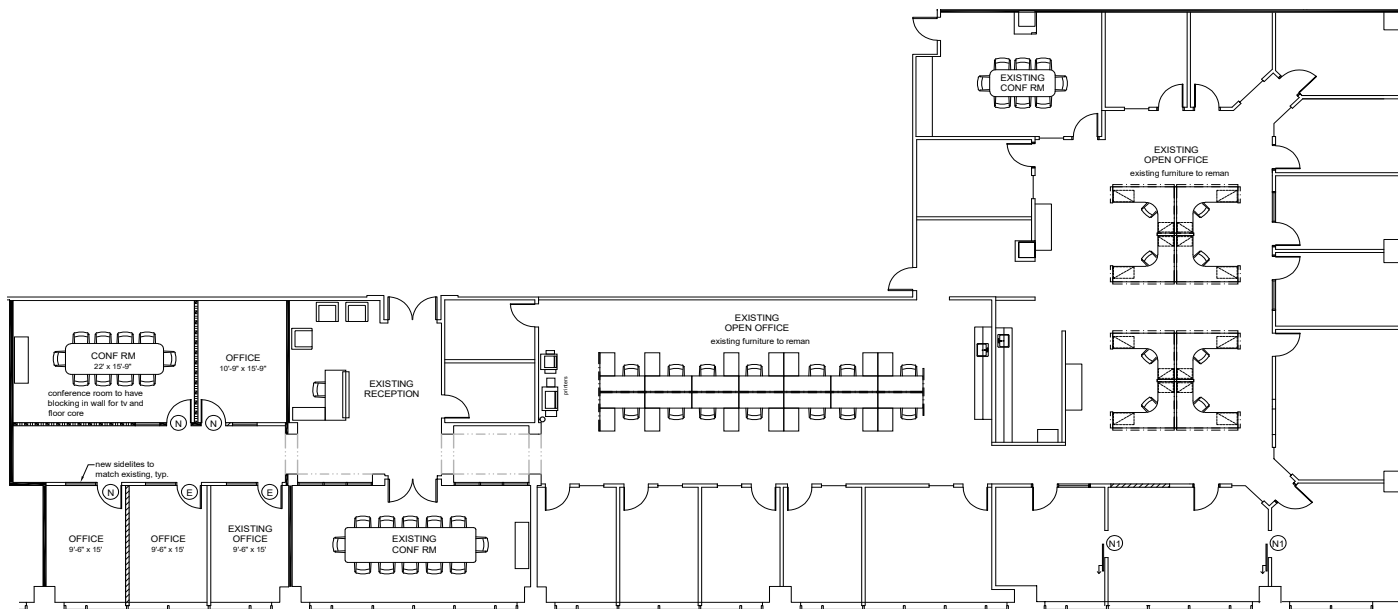

# TWO HARBOUR PLACE

302 KNIGHTS RUN AVENUE  
TAMPA, FL 33602

Suite 1225  
11,221 SF