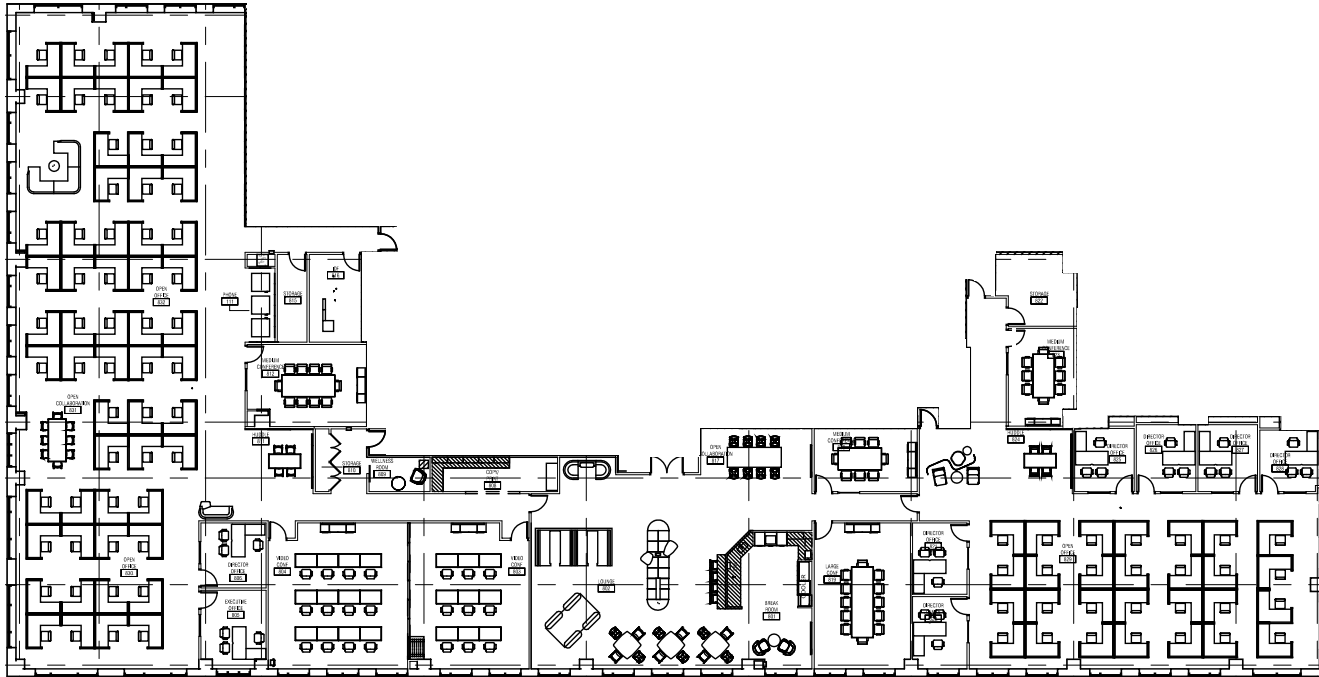

TWO HARBOUR PLACE

302 KNIGHTS RUN AVENUE
TAMPA, FL 33602

Suite 810/820
18,654 SF

CONTACT US

KRISTIN KENNEY
+1 985 788 5105
kristin.kenney@cbre.com

DREW SWITALSKI
+1 612 214 2580
drew.switalski@cbre.com

CBRE, Inc. | Licensed Real Estate Broker