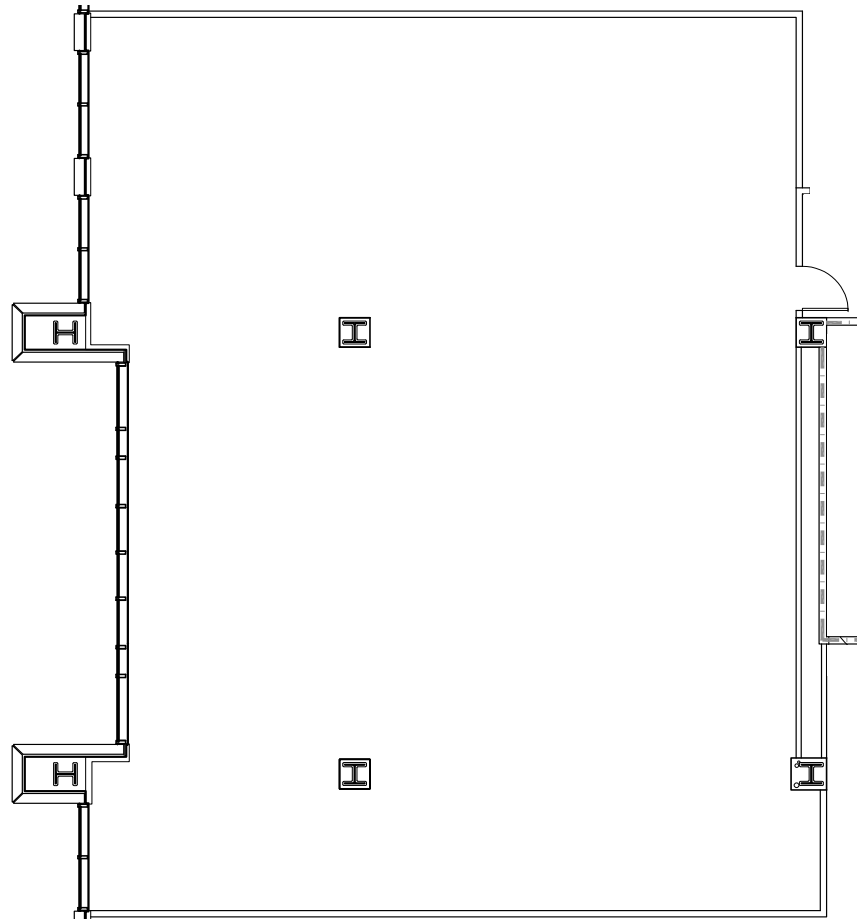

Corporate Center IV

Suite 250

3,334 RSF

4301 West Boy Scout Blvd.
Tampa, FL 33607

Contact Us

Jimmy Garvey

Senior Vice President

+1 813 334 1602