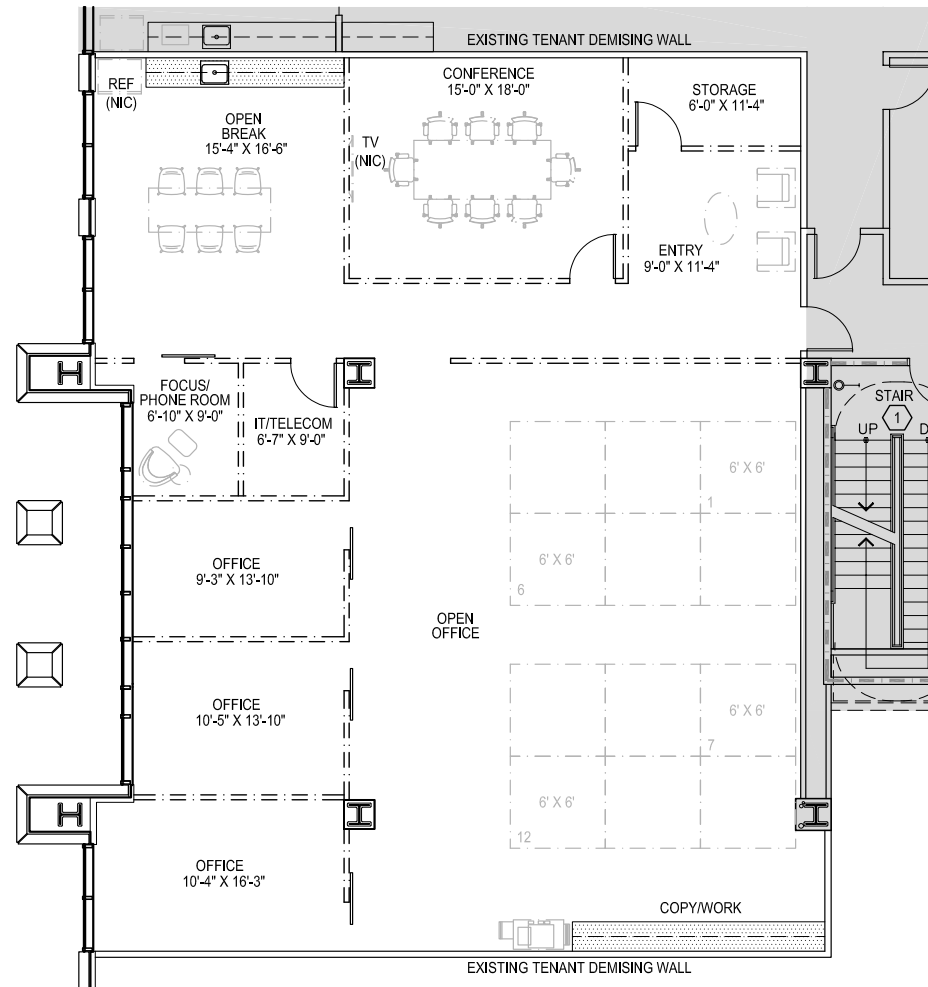

Corporate Center IV

Suite 250

3,334 RSF

4301 West Boy Scout Blvd.
Tampa, FL 33607

Contact Us

Jimmy Garvey

Senior Vice President

+1 813 334 1602