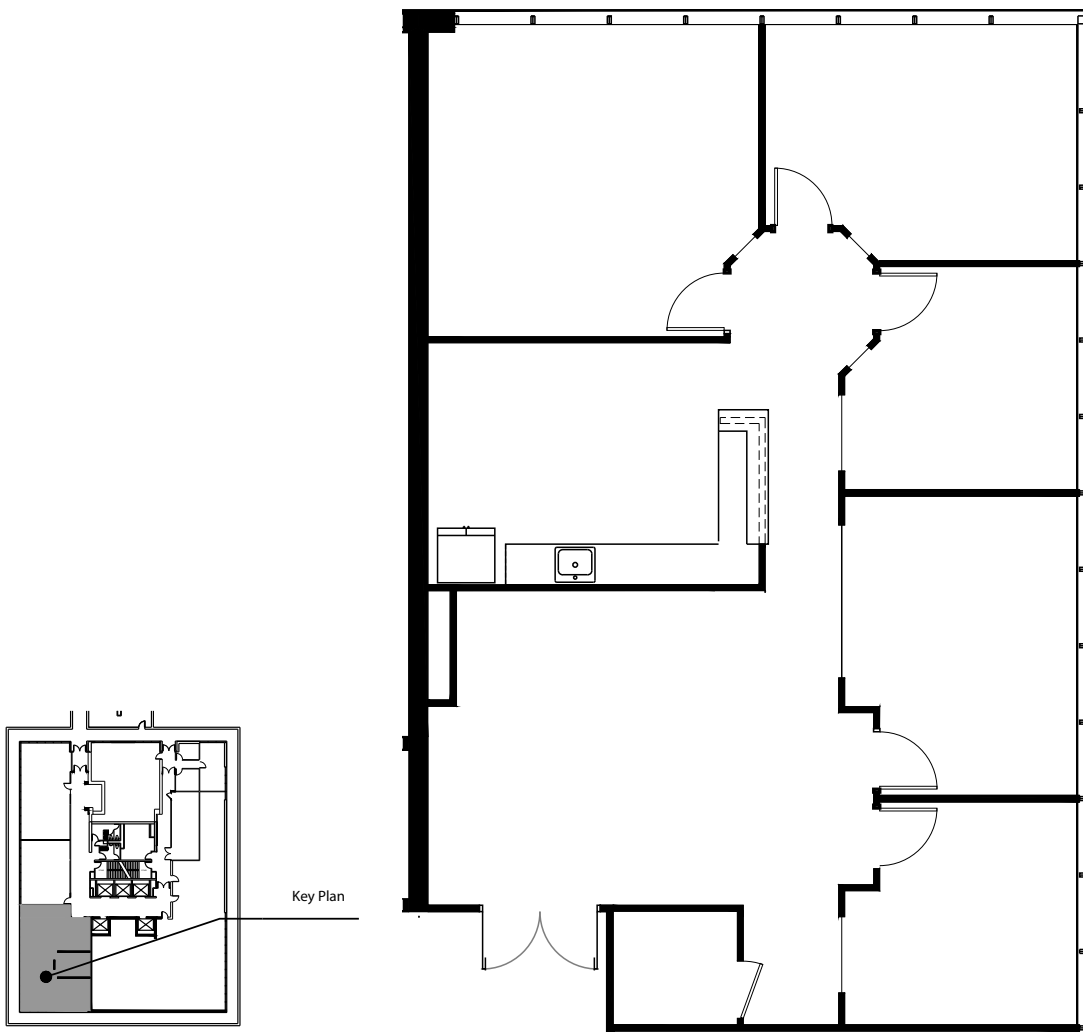

Suite M100
2,002 SF
Spec Suite - Menswear Finishes

SARAJANE GOODFELLOW
sarajane.goodfellow@cbre.com
+1 303 628 7414

ALLISON BERRY
allison.berry@cbre.com
+1 303 628 7456

© 2022 CBRE, Inc. All rights reserved. This information has been obtained from sources believed reliable, but has not been verified for accuracy or completeness. You should conduct a careful, independent investigation of the property and verify all information. Any reliance on this information is solely at your own risk. CBRE and the CBRE logo are service marks of CBRE, Inc. All other marks displayed on this document are the property of their respective owners, and the use of such logos does not imply any affiliation with or endorsement of CBRE. Photos herein are the property of their respective owners. Use of these images without the express written consent of the owner is prohibited.PMStudio_May2026