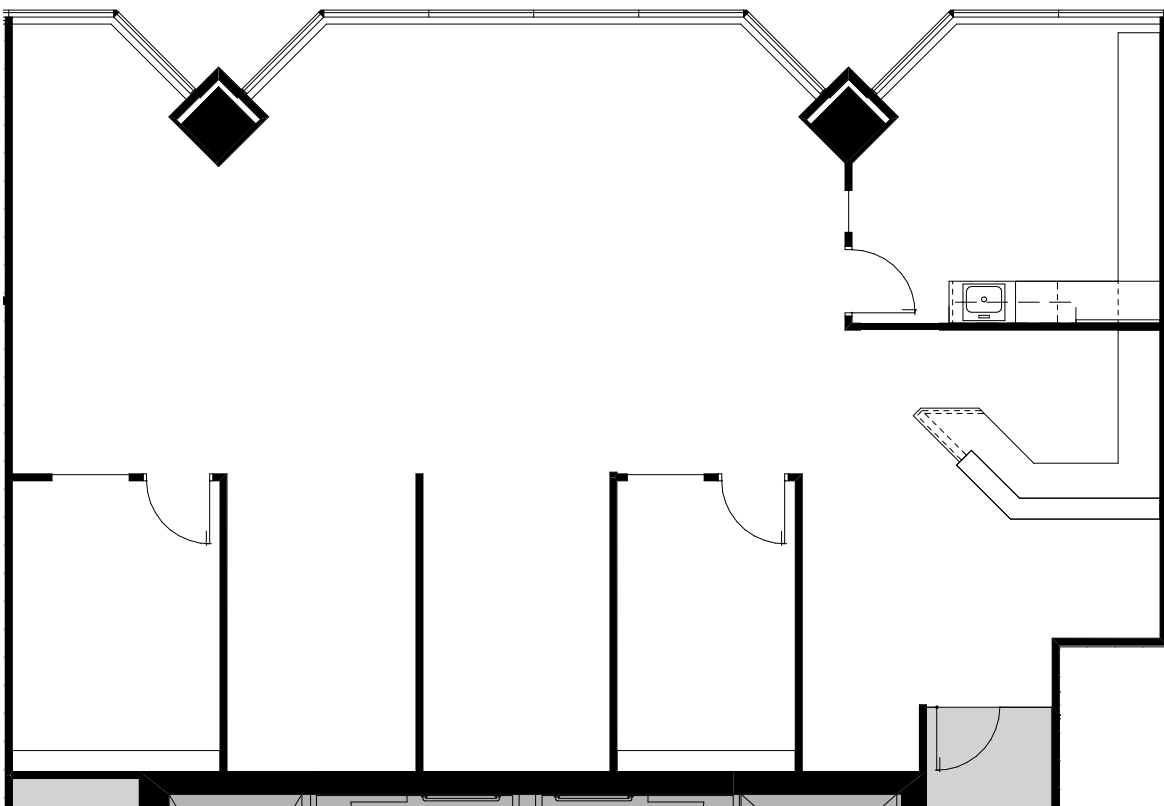

LODO | TOWERS DENVER

1401 17TH STREET

Suite 475
2,315 SF

SARAJANE GOODFELLOW
sarajane.goodfellow@cbre.com
+1 303 628 7414

ALLISON BERRY
allison.berry@cbre.com
+1 303 628 7456

© 2022 CBRE, Inc. All rights reserved. This information has been obtained from sources believed reliable, but has not been verified for accuracy or completeness. You should conduct a careful, independent investigation of the property and verify all information. Any reliance on this information is solely at your own risk. CBRE and the CBRE logo are service marks of CBRE, Inc. All other marks displayed on this document are the property of their respective owners, and the use of such logos does not imply any affiliation with or endorsement of CBRE. Photos herein are the property of their respective owners. Use of these images without the express written consent of the owner is prohibited.PMStudio_April2026