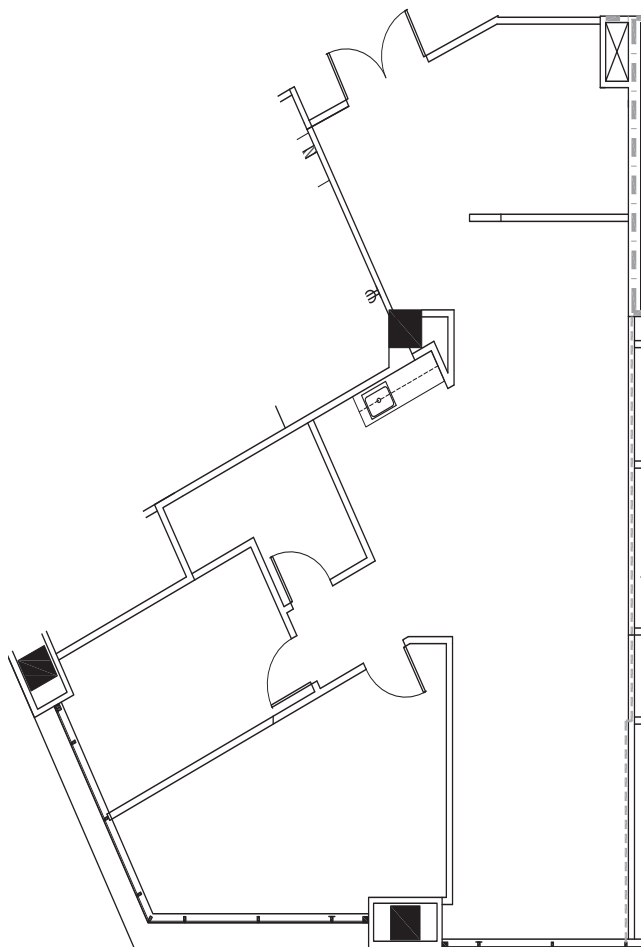

ROCKY POINT CENTRE

3030 N Rocky Point Drive - Tampa, FL

Partial 6th Floor: Suite 671

1,801 RSF

Contact

LARA SIEDER

First Vice President

T +1 727 871 2145