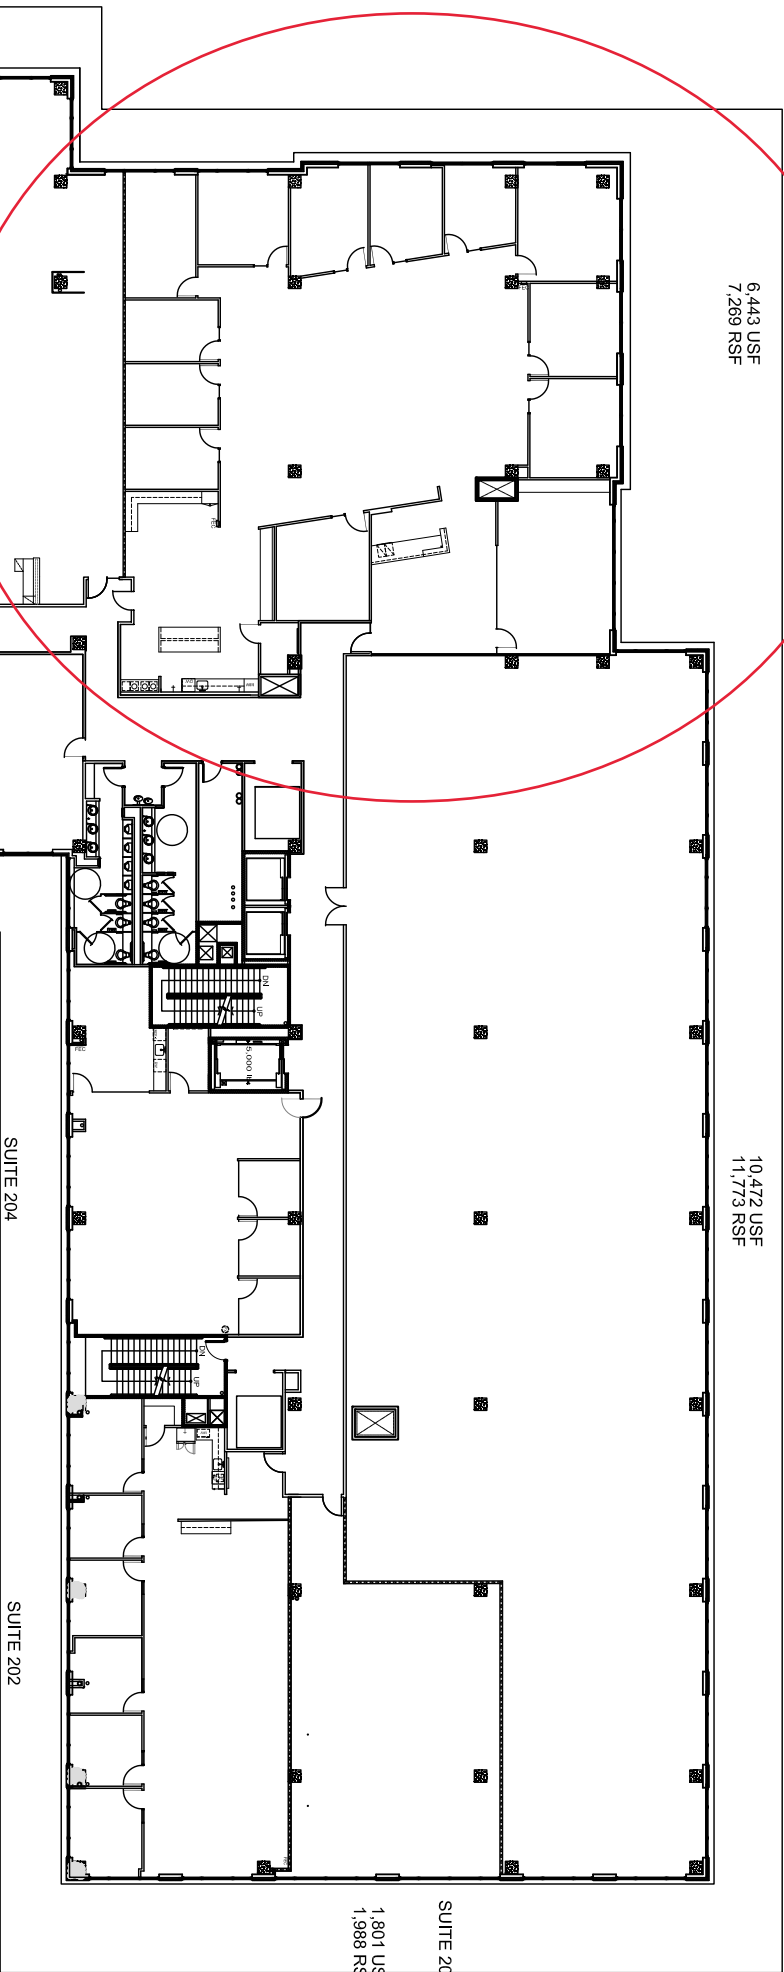

Suite 205  
Available 7/31/2022

6,443 USF  
7,269 RSF

SUITE 200

10,472 USF  
11,773 RSF

SUITE 203  
1,801 USF  
1,988 RSF

SUITE 207  
5,912 USF  
6,670 RSF

SUITE 206  
891 USF  
1,005 RSF

SUITE 204  
1,814 USF  
2,046 RSF

SUITE 202  
2,651 USF  
2,999 RSF

DATE: 11-21-21  
FLOOR: 2ND

THE TOWER AT FRISCO SQUARE  
5757 MAIN STREET  
FRISCO, TEXAS 75034