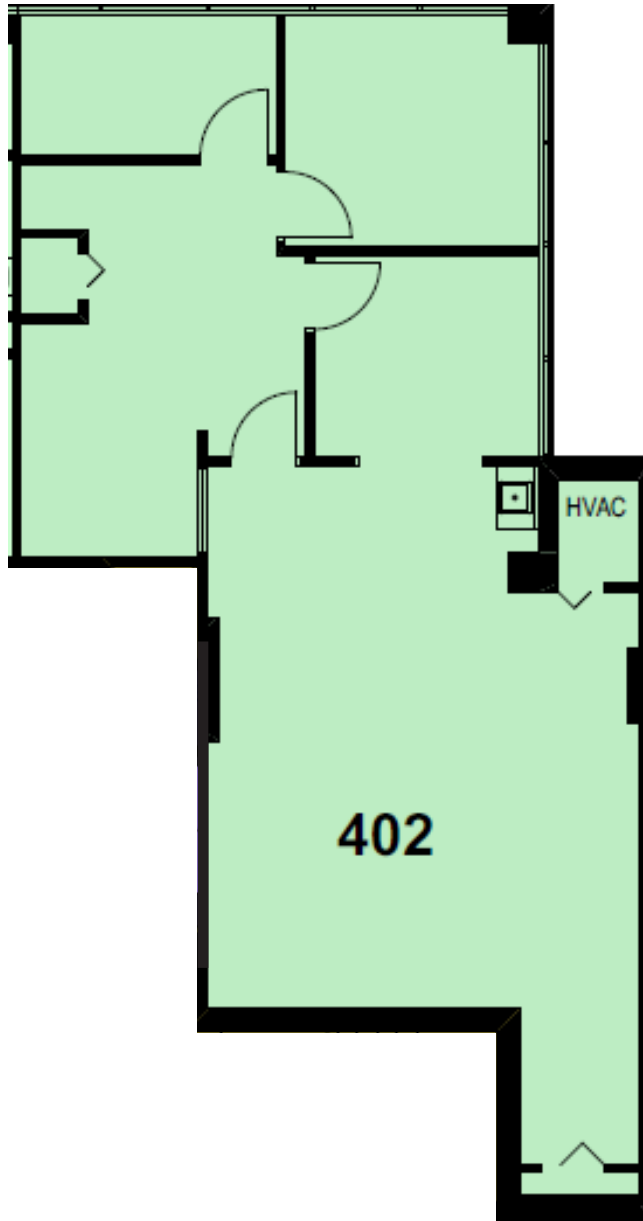

**Suite 402 | 1,355 SF**

**Christopher Dubberly**  
First Vice President  
+1 954 331 1777  
christopher.dubberly@cbre.com

**Jacob Sanchez**  
Associate  
+1 305 428 5006  
jacob.sanchez@cbre.com