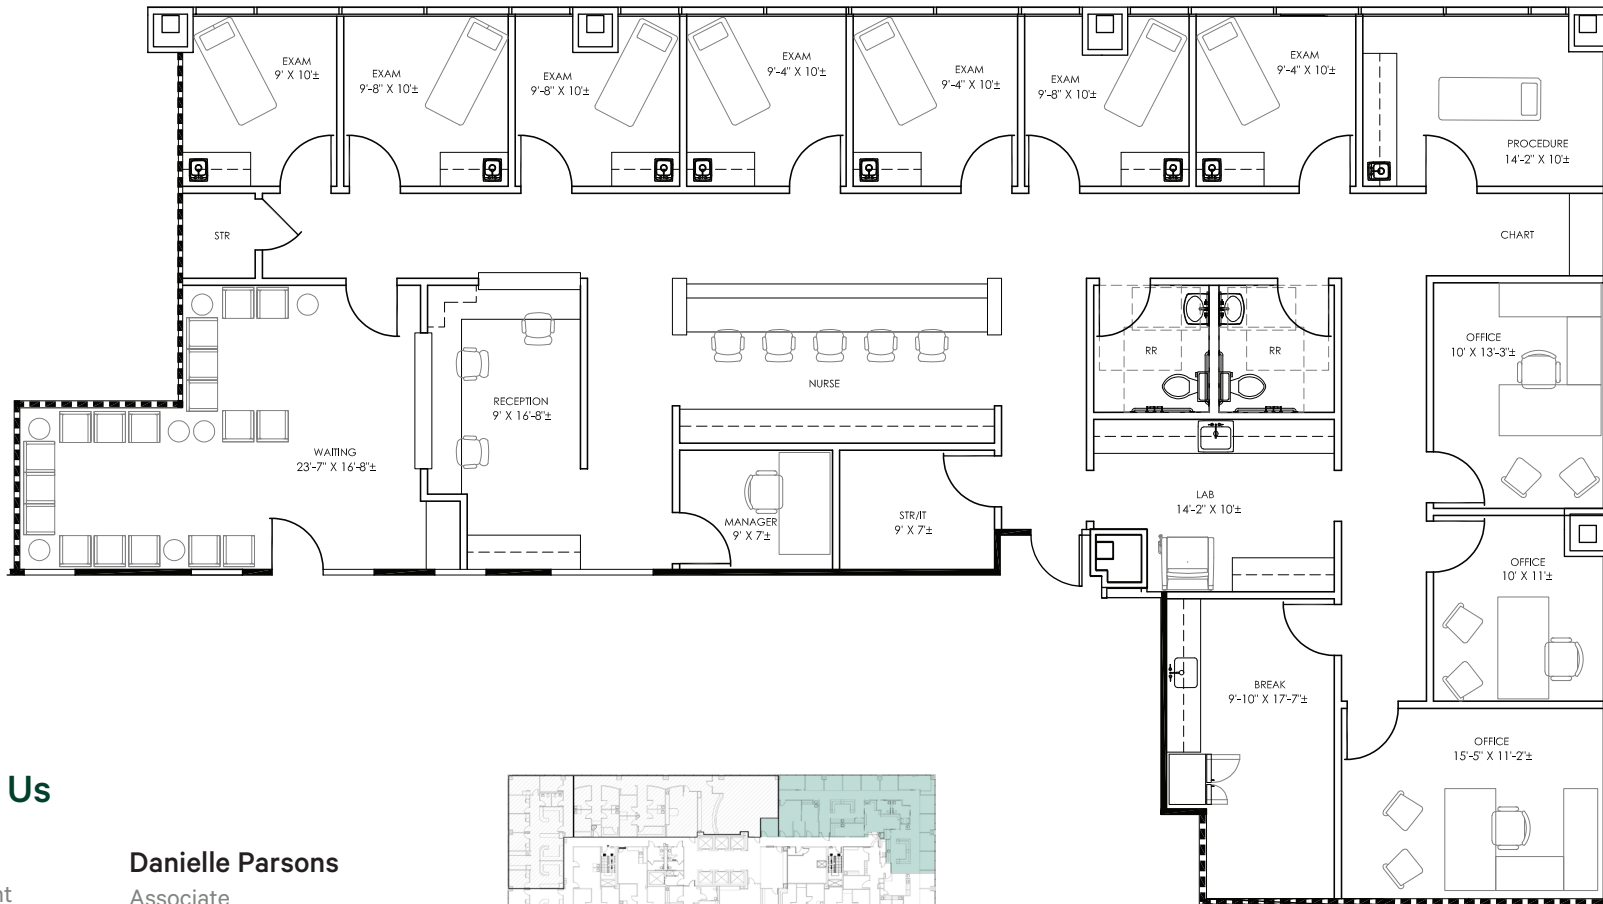

1200 Binz

1200 Binz Street
Houston, TX 77004
www.cbre.com/properties

Suite 870 - 4,075 RSF

Conceptual Layout

Contact Us

Lane Kane

Vice President
+1 904 305 7633
lane.kane@cbre.com

Danielle Parsons