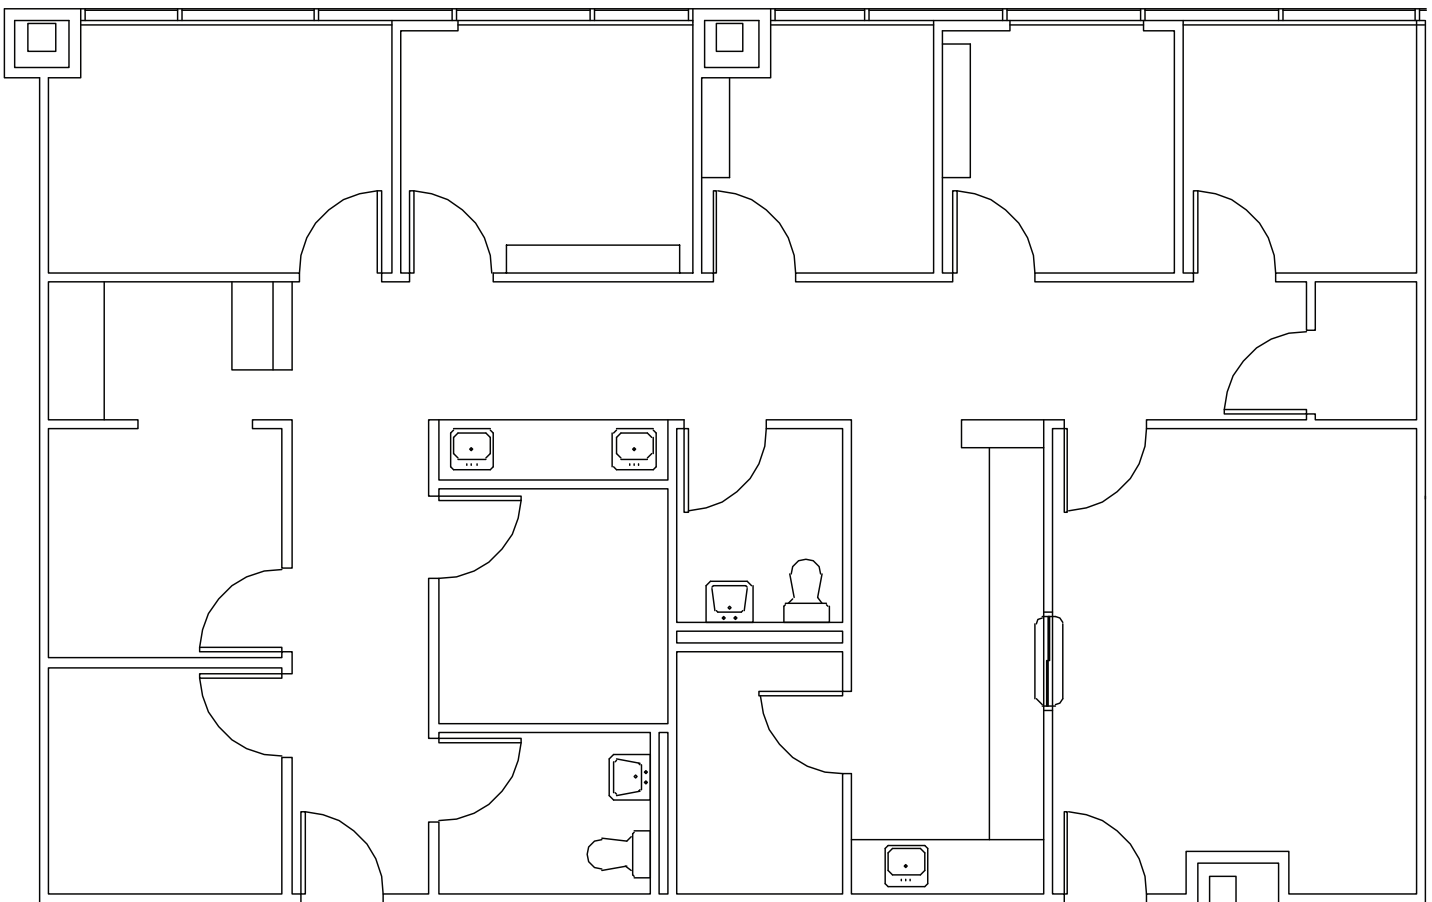

1200 Binz

1200 Binz Street
Houston, TX 77004
www.cbre.com/properties

Suite 1350 - 1,920 RSF

Available 5/1/2027

Contact Us

Lane Kane
Vice President
+1 904 305 7633
lane.kane@cbre.com

Danielle Parsons
Associate
+1 713 907 8905
danielle.parsons@cbre.com