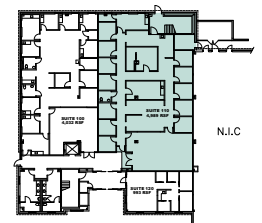

Pamela Sprouse

Vice President
+1 832 335 0277

pamela.sprouse@cbre.com

1st Floor