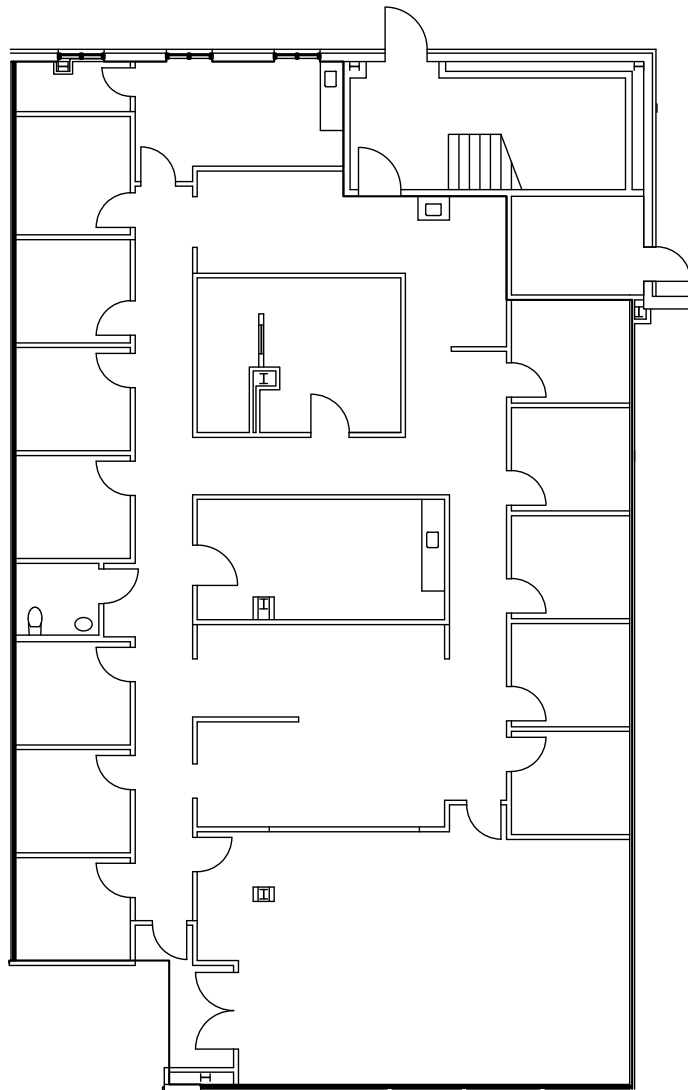

NCMC - Towne Lake

9645 Barker Cypress Rd
Cypress, TX 77433
www.cbre.com/properties

Suite 110 - 4,989 RSF

Contact Us

Angela Barber

Vice President
+1 832 455 6945

angela.barber@cbre.com

Danielle Parsons