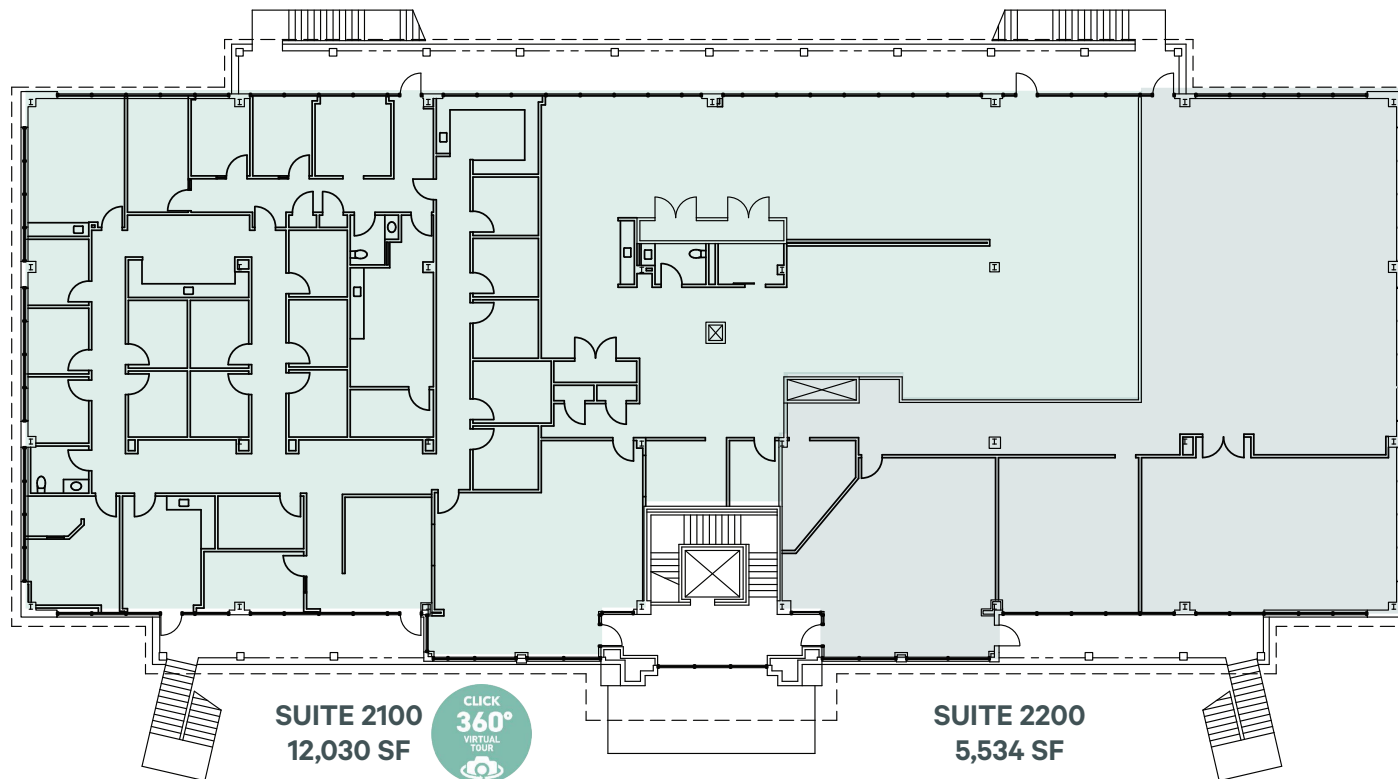

# NCCMC - Lakewood Crossing

22485 Tomball Pkwy  
Tomball, TX 77377  
[www.cbre.com/properties](http://www.cbre.com/properties)

2nd Floor Availabilities - 17,564 SF