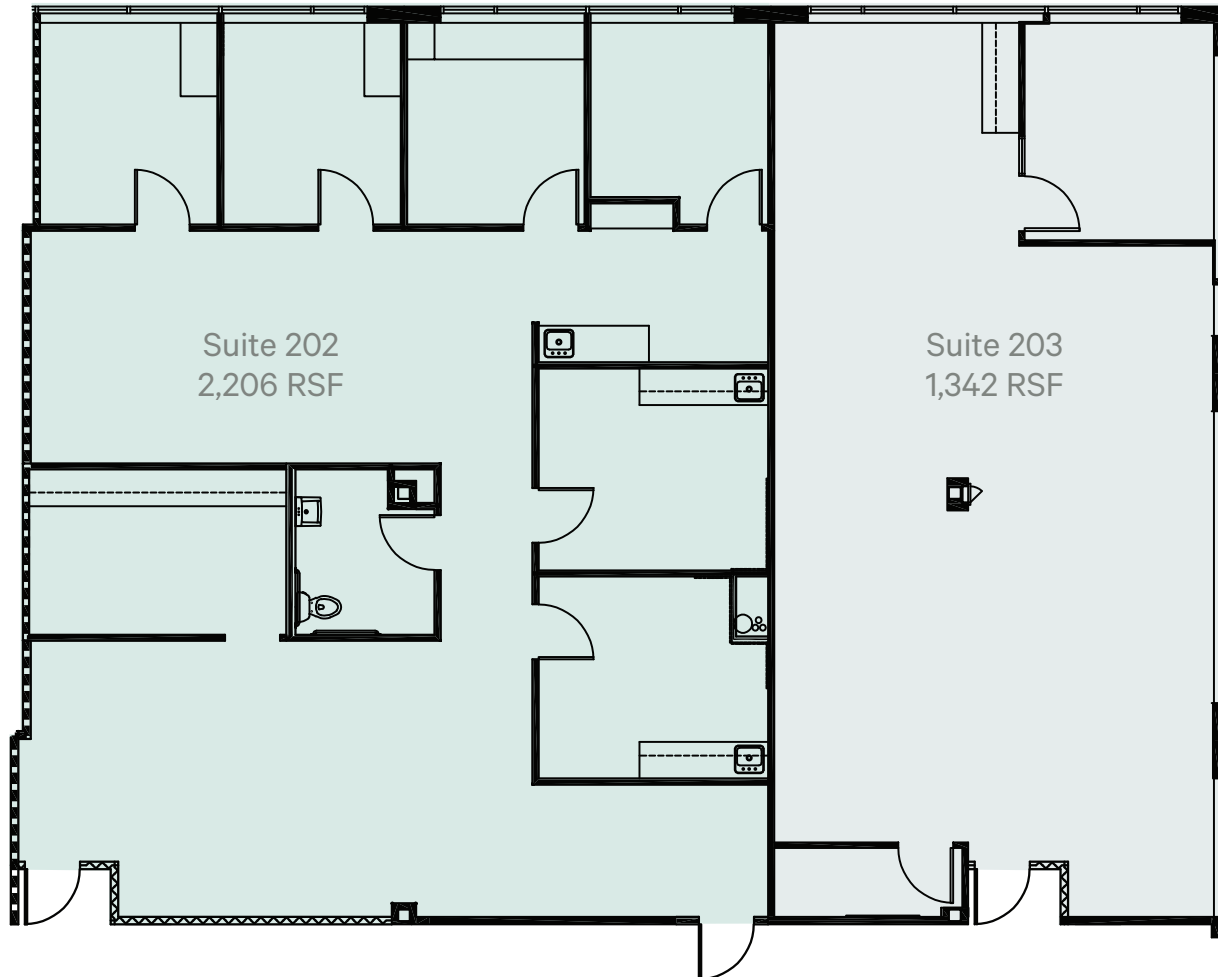

Pearland MOB

2950 Cullen Parkway
Pearland, TX 77584
www.cbre.com/properties

Suite 202/203 - 3,548 RSF

2nd Floor

Contact Us

Lane Kane

Vice President
+1 904 305 7633
lane.kane@cbre.com

Brandy Bellow Spinks