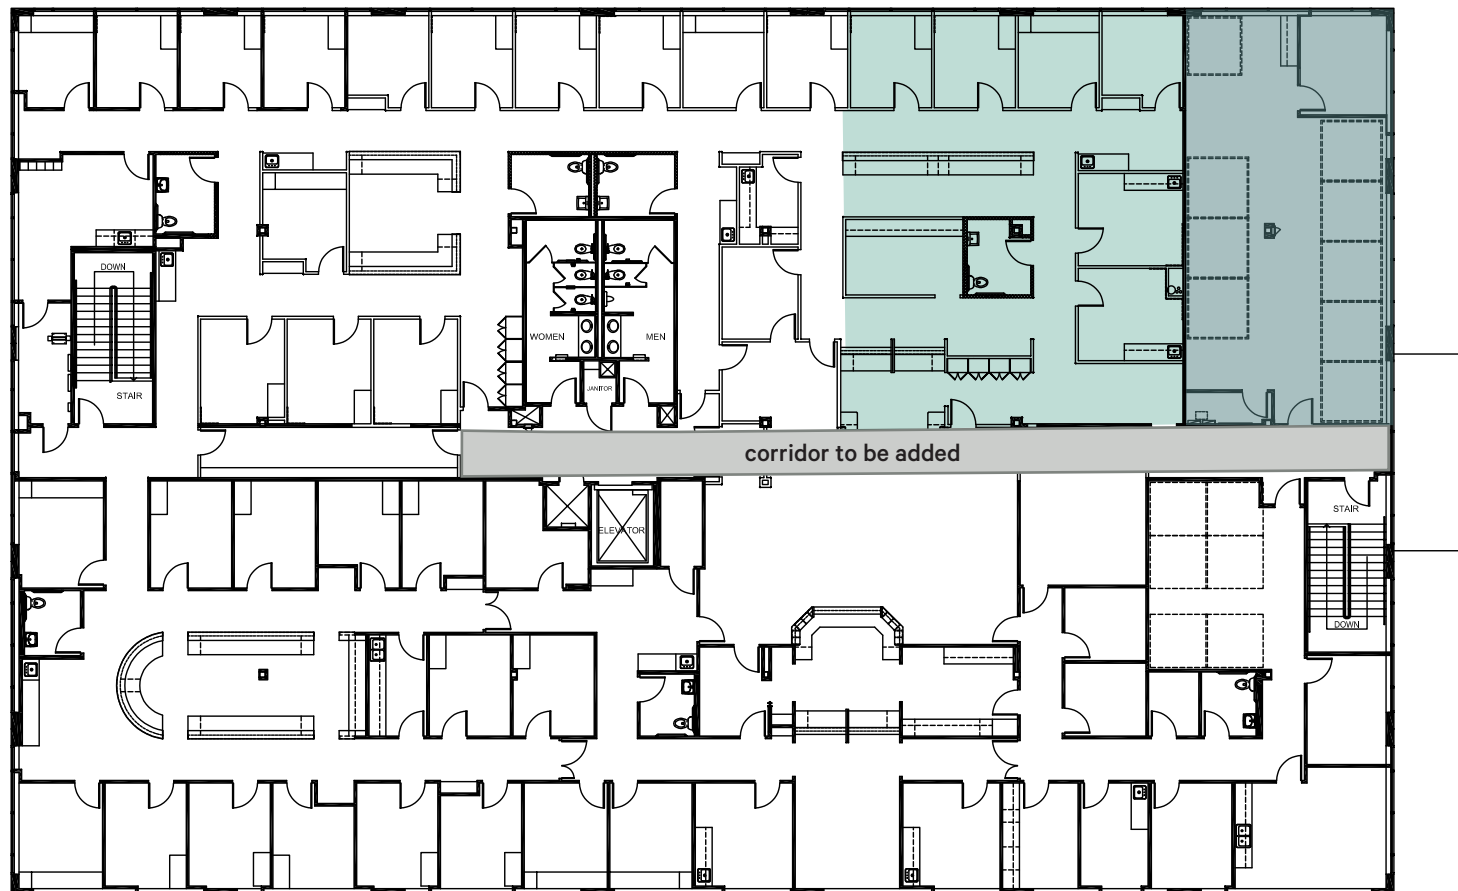

Pearland MOB

2950 Cullen Parkway
Pearland, TX 77584
www.cbre.com/properties

Suite 202/203 - 3,548 RSF

Suite 202
2,206 RSF

Suite 203
1,342 RSF

Contact Us

Lane Kane

Vice President
+1 904 305 7633
lane.kane@cbre.com