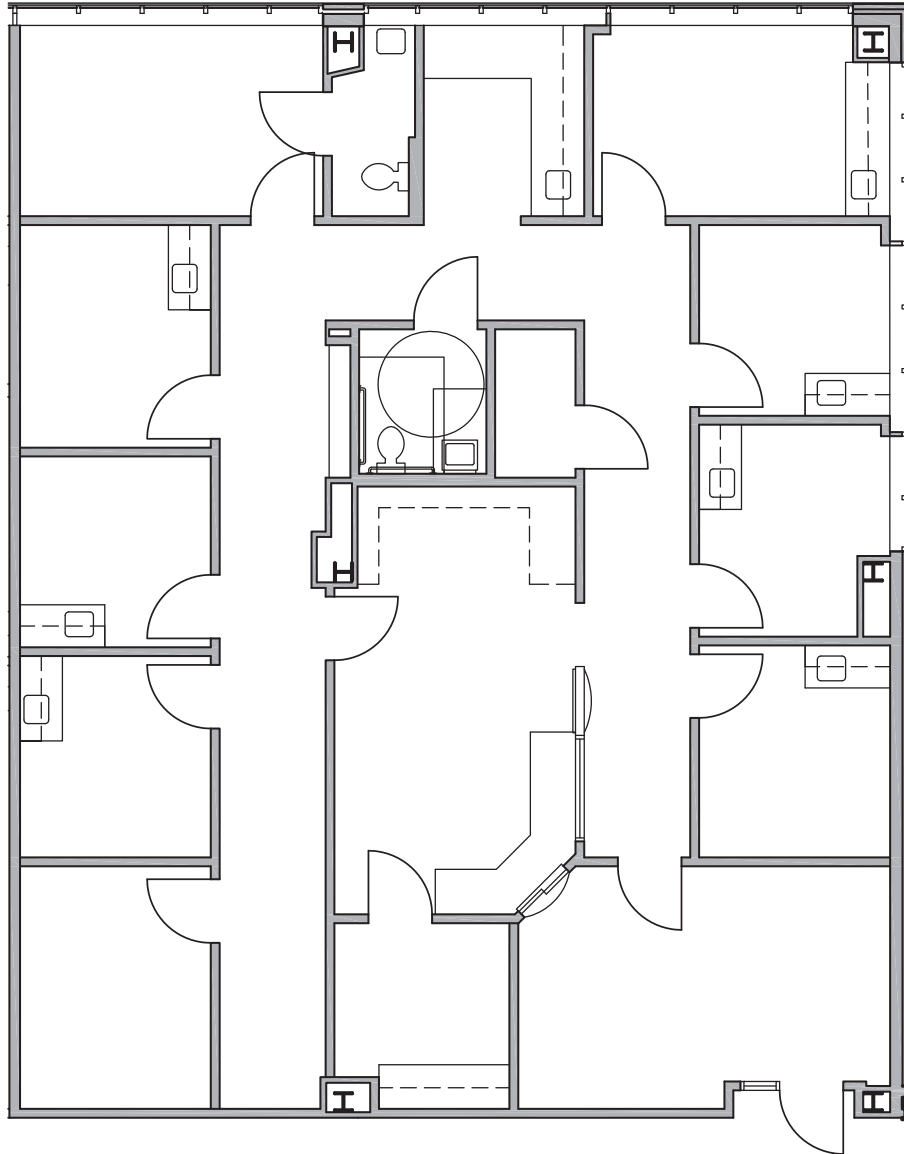

Katy MOB I

705 S Fry Rd
Katy, TX 77450
www.cbre.com/properties

Suite 205 - 2,382 RSF

Available 10/1/2026

2nd Floor

Contact Us

Angela Barber

Vice President
+1 832 455 6945
angela.barber@cbre.com