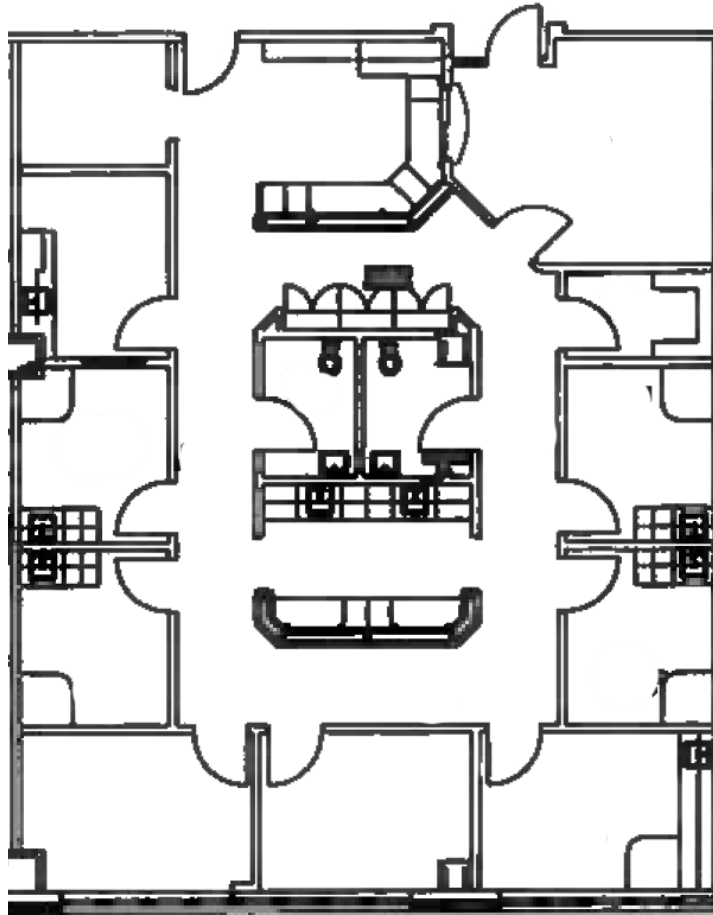

Katy MOB II

707 S Fry Rd
Katy, TX 77450
www.cbre.com/properties

Suite 385 - 2,173 RSF

Contact Us

Lane Kane
Senior Associate
+1 713 577 1681
lane.kane@cbre.com

Angela Barber
Vice President
+1 713 577 3818
angela.barber@cbre.com