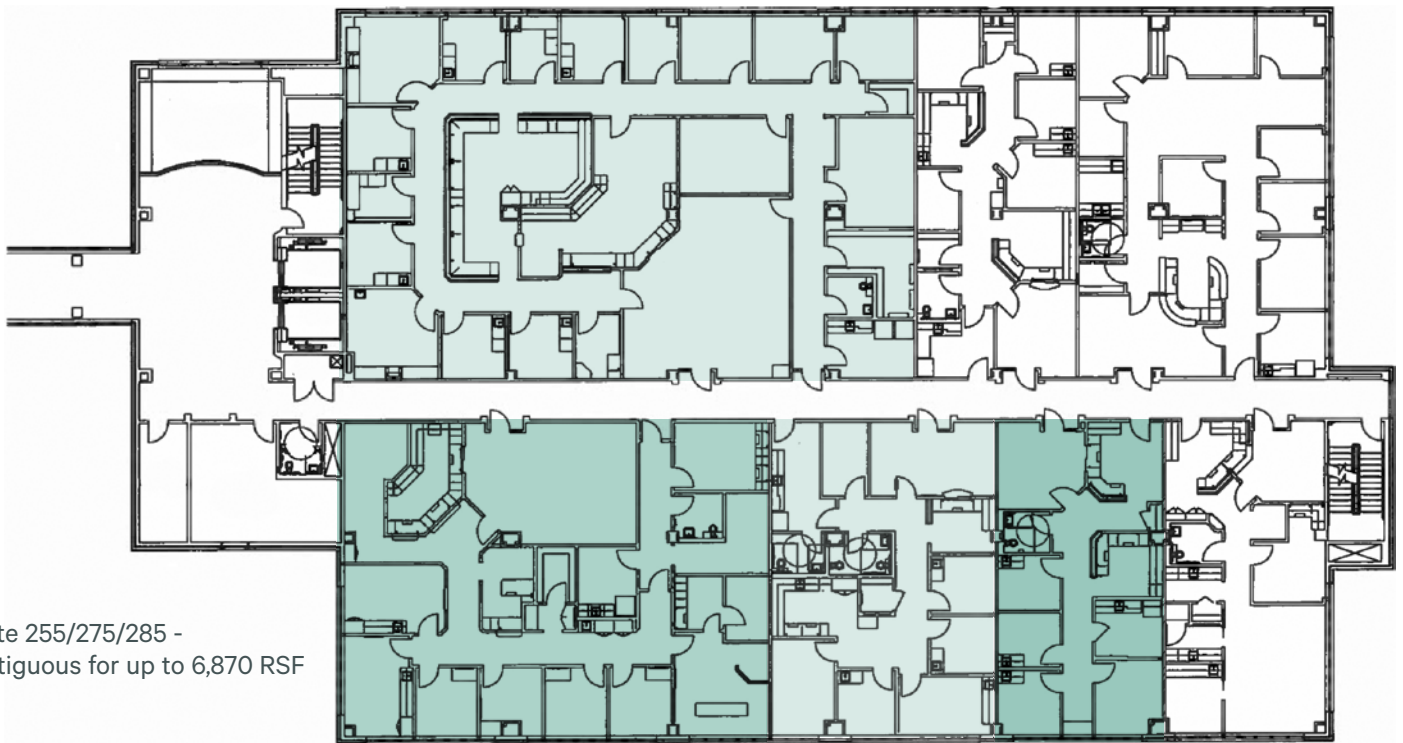

Katy MOB II

707 S Fry Rd
Katy, TX 77450
www.cbre.com/properties

2nd Floor Availabilities

Suite 250
5,206 RSF

*Suite 255/275/285 -
Contiguous for up to 6,870 RSF

Suite 255
3,579 RSF

Suite 275
1,893 RSF

Suite 285
1,398 RSF