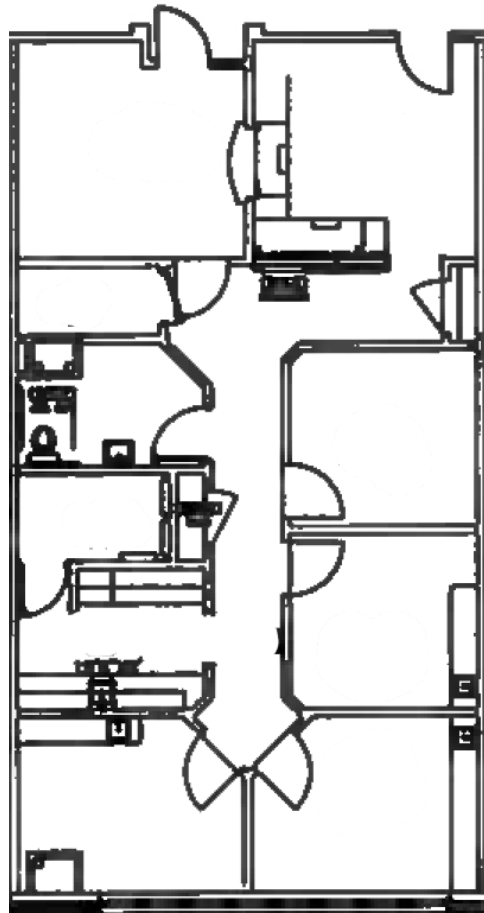

Katy MOB II

707 S Fry Rd
Katy, TX 77450
www.cbre.com/properties

Suite 365 - 1,432 RSF

Contact Us

Lane Kane
Senior Associate
+1 713 577 1681
lane.kane@cbre.com

Angela Barber
Vice President
+1 713 577 3818
angela.barber@cbre.com