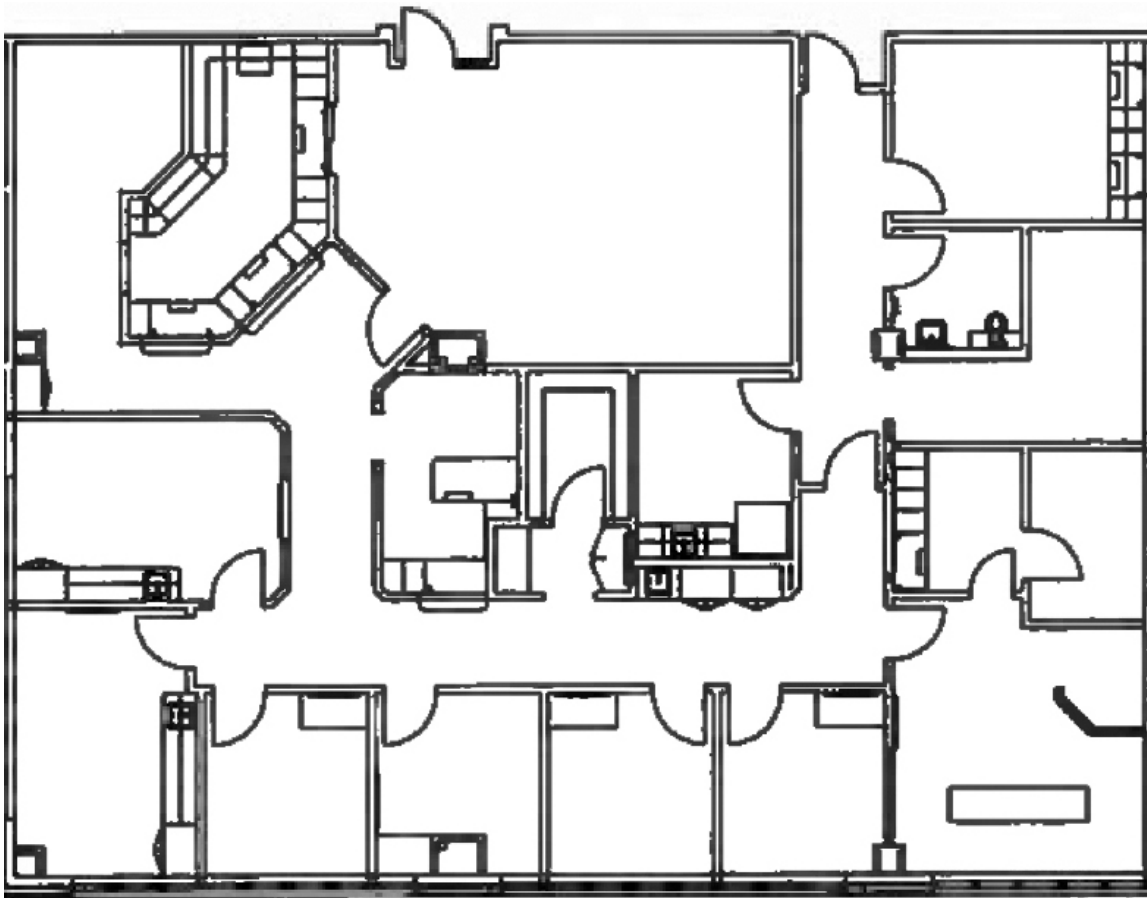

Katy MOB II

707 S Fry Rd
Katy, TX 77450
www.cbre.com/properties

Suite 255 - 3,579 RSF

Contact Us

Lane Kane
Senior Associate
+1 904 305 7633
lane.kane@cbre.com

Angela Barber
Vice President
+1 832 455 6945
angela.barber@cbre.com